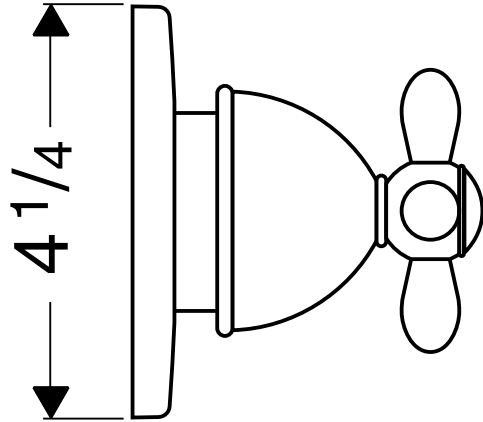

Carlton Trio Diverter Trim 17886XX1

Available in Chrome (00), Chrome/Gold (09), Brushed Nickel (82), Polished Nickel (83),
Polished Brass (93)

Product Specification

Requires Trio diverter rough-in 15980181