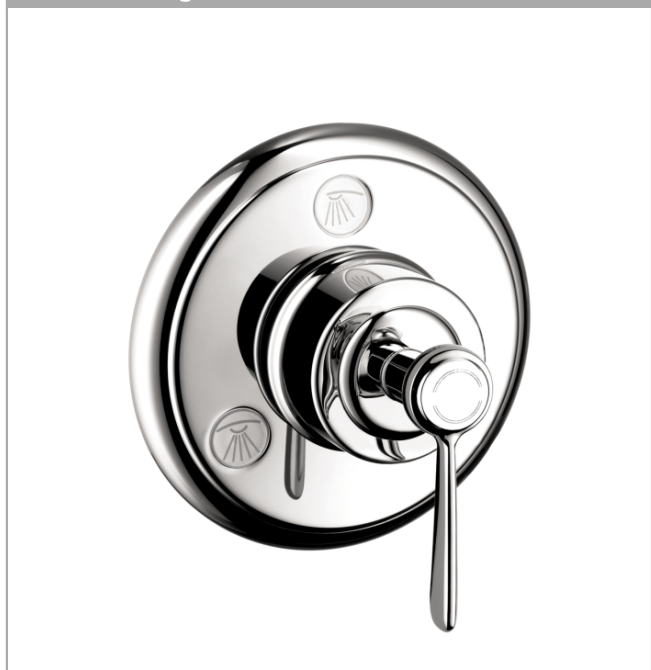

Axor Montreux
Axor Montreux Trio/Quattro Diverter Trim with Lever Handle
 Finishes : **Chrome** Part no. : **16832001**

Description

Features

- Handle, Sleeve, Escutcheon

Required accessories

- Rough, Quattro 3-Way Diverter, 3/4" (#15930USA)
- Rough, Quattro Green 3-Way Diverter (no shared function), 3/4" (#15936USA)
- Rough, Trio 2-Way Diverter with Shut-Off, 3/4" (#15981USA)
- Rough, Trio 2-Way Diverter without Shut-Off, 3/4" (#15984USA)

Optional accessories

- 1" Extension Kit, Ceramic Cartridges (#96370XXX)

Item details

List Price \$ 262.00

Compliance

Product image

Scale drawing