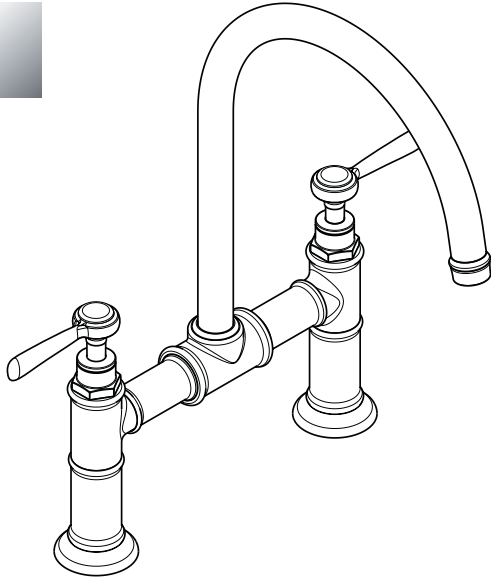

Axor Montreux Kitchen Faucet, Bridge Model

16805XX1

ECO
RIGHT

Product Features

- Traditional lever handles with ceramic cartridges
- Solid brass
- Two hole installation
- $\frac{3}{8}$ " supply hoses
- Spout swivels 150°
- Cascade no-clog aerator
- 1.5 gpm

Available Finishes

Chrome

16805001

Brushed Nickel

16805821

Optional Accessories

Cap kit set

16911XX0