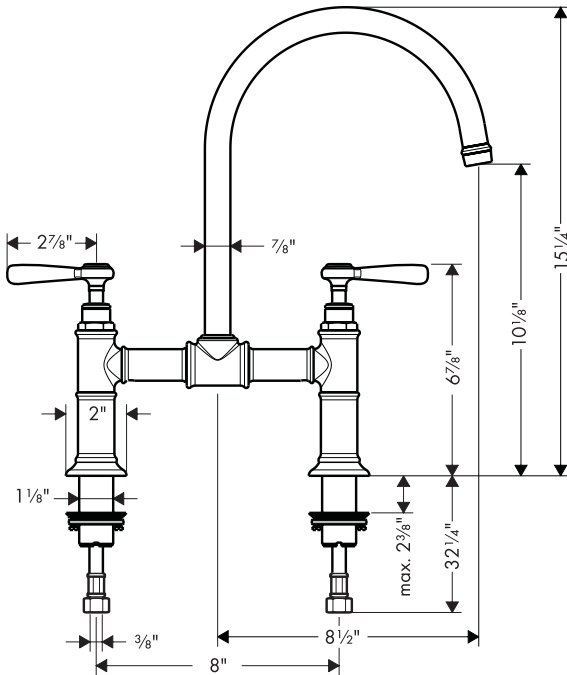

Axor Montreux Kitchen Faucet, Bridge Model

16805XX1

ECO
RIGHT

Product Features

- Traditional lever handles with ceramic cartridges
- Solid brass
- Two hole installation
- $\frac{3}{8}$ " supply hoses
- Spout swivels 150°
- Cascade no-clog aerator
- 1.5 gpm

Available Finishes

Chrome

16805001

Brushed Nickel

16805821

Optional Accessories

Cap kit set

16911XX0

The measurements shown are for reference only.

Products and specifications shown are subject to change
without notice.

Specification sheet revised 5/2009

AXOR[®]
hansgrohe