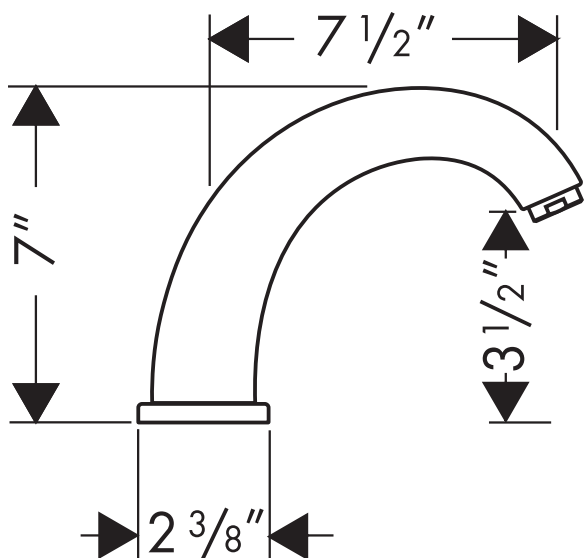

Required Accessories

Rough	96125001

Optional Accessories

2-hole thermostatic deck valve set	13550181
or	
Deck valve set – many styles available	

The measurements shown are for reference only.

Products and specifications shown are subject to change without notice.

Specification sheet revised 11/2007