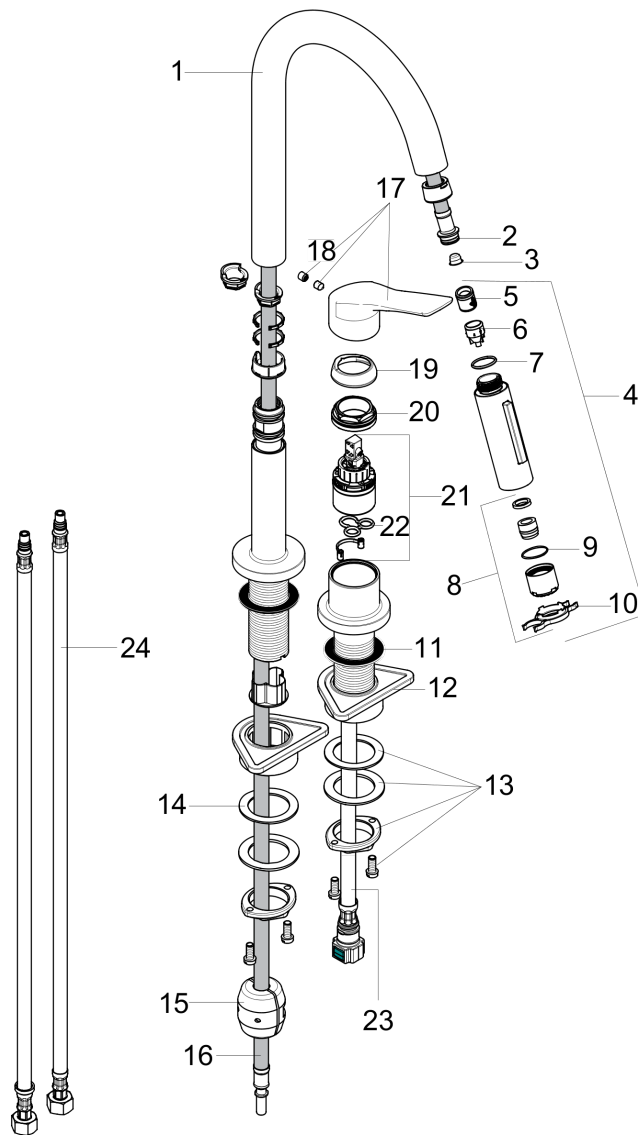

Axor Citterio M
Axor Citterio M 2-Hole Kitchen Faucet, Pull-Down
 Finishes : **Chrome** Part no. : **34822001**

Description

Features

- Swivel range 150°
- Laminar and needle spray, Needle Spray
- Toggle spray diverter
- MagFit magnetic sprayhead docking
- Flow: 1.75 GPM
- Ceramic cartridge
- 3/8" compression

Item details

List Price \$ 659.00

Technology

Compliance

Product image

Scale drawing

Axor Citterio M
Axor Citterio M 2-Hole Kitchen Faucet, Pull-Down
Finishes : **Chrome** Part no. : **34822001**

Exploded drawing

Year of production: >01/13

Axor Citterio M
Axor Citterio M 2-Hole Kitchen Faucet, Pull-Down
 Finishes : **Chrome** Part no. : **34822001**

Spare parts list

Year of production: >01/13

Pos.	Description	Part no.	Price	PU
1	spout cpl.	95562000	-	1
2	O-ring 11x2	98127000	-	1
3	filter	97735000	-	1
4	handspray	95908001	-	1
5	non return valve	95340000	-	1
6	set of non return valves DW 15	97350000	-	1
7	O-ring 18x1,5	98231000	-	1
8	aerator laminar M22x1 (15 l/min)	95909000	-	1
9	O-ring 20x1	98140000	-	1
10	service tool	95910000	-	1
11	sealing washer	97825000	-	1
12	support	97523000	-	1
13	fixing set (Ø 34)	95049000	-	1
14	lever collar	97548000	-	1
15	weight	98551000	-	1
16	hose 1,50 m	88624000	-	1
17	handle	95902000	-	1
18	screw cover	96762000	-	1
19	flange	96763000	-	1
20	nut	97209000	-	1
21	cartridge, assy	92730000	-	1
22	seal	95008000	-	1
23	connection hose 600 mm M10x1	95561000	-	1
24	connection hose 35½" M8x0,75 3/8"	96316001	-	1
a	set of lever collars	98365000	-	1
b	set of locating rings (110° / 150°)	98486000	-	1