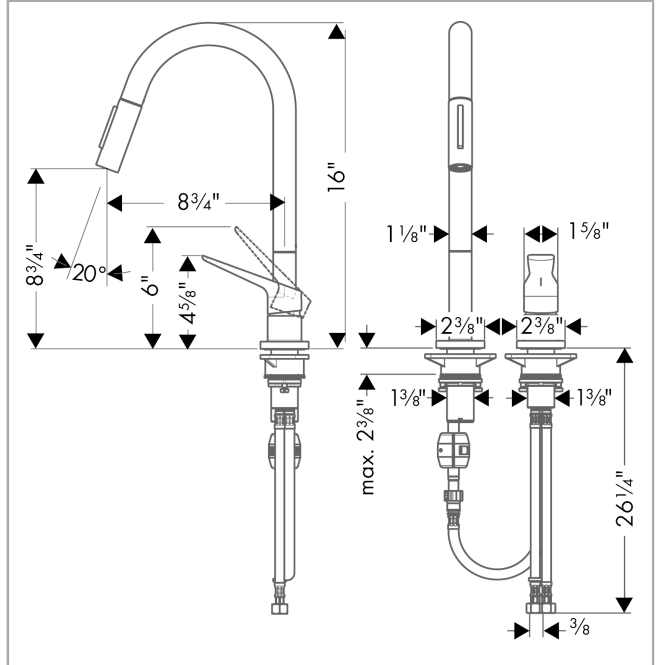

Axor Citterio M
Axor Citterio M 2-Hole Kitchen Faucet, Pull-Down
 Finishes : **Chrome** Part no. : **34822001**

Description

Features

- Swivel range 150°
- Laminar and needle spray, Needle Spray
- Toggle spray diverter
- MagFit magnetic sprayhead docking
- Flow: 1.75 GPM
- Ceramic cartridge
- 3/8" compression

Item details

List Price \$ 659.00

Technology

Compliance

Product image

Scale drawing

Axor Citterio M
Axor Citterio M 2-Hole Kitchen Faucet, Pull-Down
Finishes : **Chrome** Part no. : **34822001**

Exploded drawing

Year of production: >01/13

Axor Citterio M
Axor Citterio M 2-Hole Kitchen Faucet, Pull-Down
 Finishes : **Chrome** Part no. : **34822001**

Spare parts list

Year of production: >01/13

Pos.	Description	Part no.	Price	PU
1	spout cpl.	95562000	-	1
2	O-ring 11x2	98127000	-	1
3	filter	97735000	-	1
4	handspray	95908001	-	1
5	non return valve	95340000	-	1
6	set of non return valves DW 15	97350000	-	1
7	O-ring 18x1,5	98231000	-	1
8	aerator laminar M22x1 (15 l/min)	95909000	-	1
9	O-ring 20x1	98140000	-	1
10	service tool	95910000	-	1
11	sealing washer	97825000	-	1
12	support	97523000	-	1
13	fixing set (Ø 34)	95049000	-	1
14	lever collar	97548000	-	1
15	weight	98551000	-	1
16	hose 1,50 m	88624000	-	1
17	handle	95902000	-	1
18	screw cover	96762000	-	1
19	flange	96763000	-	1
20	nut	97209000	-	1
21	cartridge, assy	92730000	-	1
22	seal	95008000	-	1
23	connection hose 600 mm M10x1	95561000	-	1
24	connection hose 35½" M8x0,75 3/8"	96316001	-	1
a	set of lever collars	98365000	-	1
b	set of locating rings (110° / 150°)	98486000	-	1