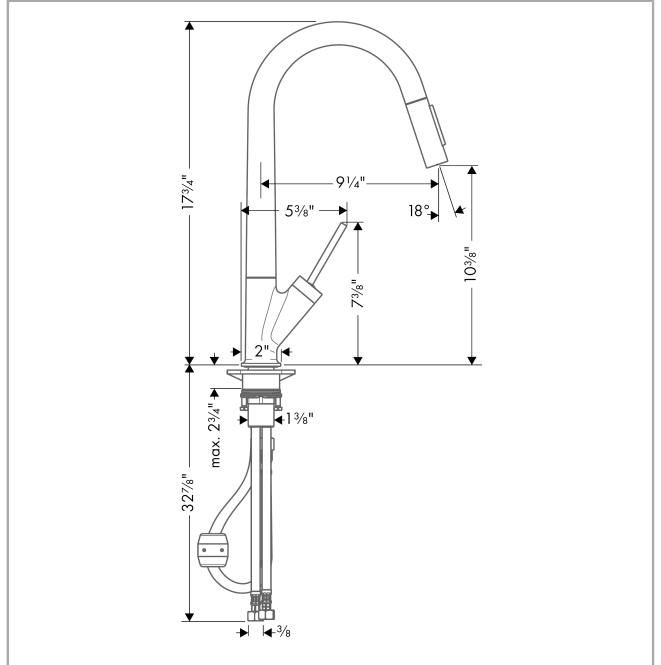

Scale drawing