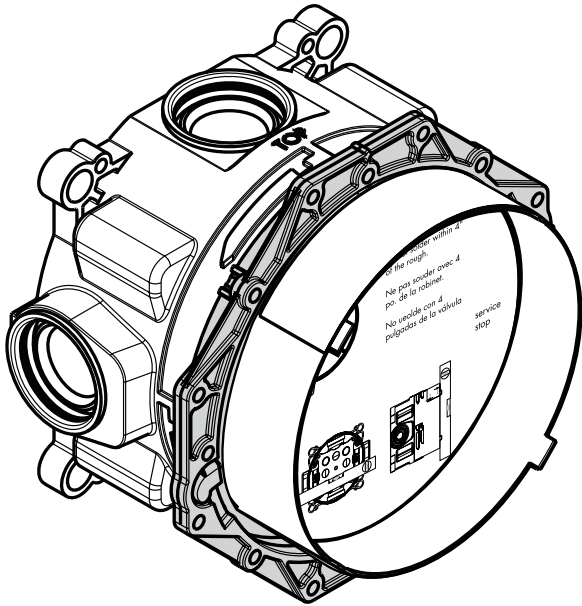

## Product Specification

Solid brass  
1/2" female NPT inlet

## Optional Accessories

Shallow extension set	13596XX0
-----------------------	----------

The measurements shown are for reference only.

Products and specifications shown are subject to change without notice.

## Product Features

- 4-port universal rough w/service stops
- 3/4" inlets and outlets
- Includes three 1/2" reducers, one 3/4" plug, seal
- Rough valve for several types of shower valves: thermostatic mixer; thermostatic mixer with volume control; thermostatic mixer with volume control/diverter; pressure balance valve
- Also rough for Raindance Rainfall 28411XX1