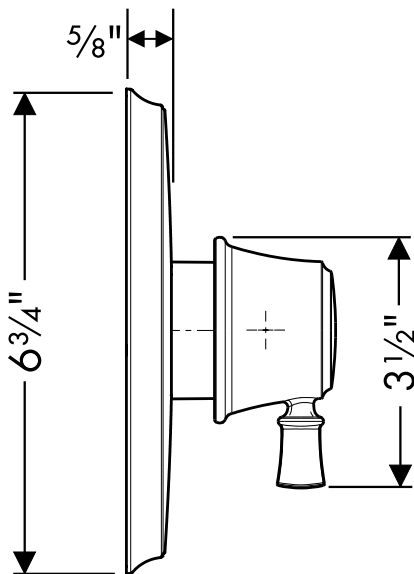

Optional Accessories

Shallow extension set	13596XX0

The measurements shown are for reference only.

Products and specifications shown are subject to change without notice.

Specification sheet revised 12/2009