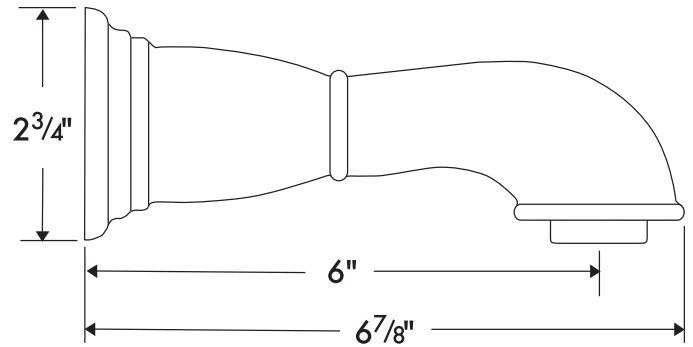

## Product Specification

Solid brass  
1/2" female NPT inlet

## Product Features

- Lever handle
- Flow rate 6.5 gpm @ 44 psi