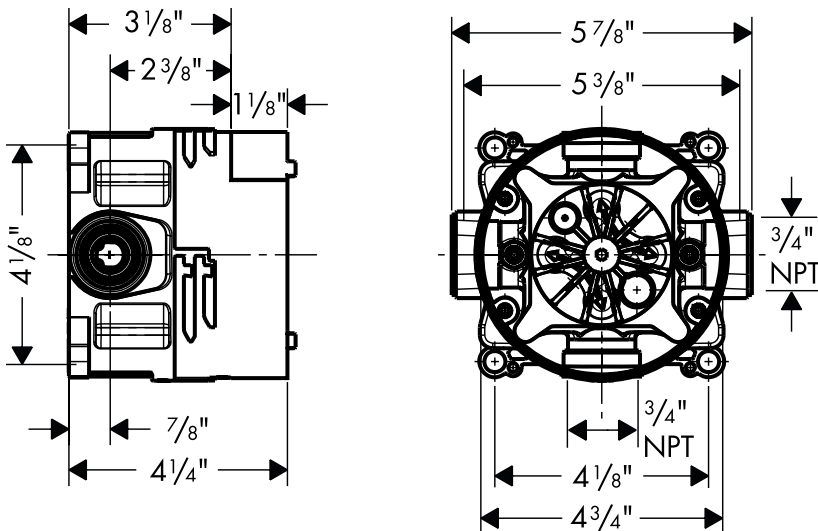

## Required Accessories

Trim kit – many styles available

## Optional Accessories

1" extension (deep rough-in)

13595000

Mounting kit

96615000

The measurements shown are for reference only.

Products and specifications shown are subject to change without notice.

Specification sheet revised 1/2010