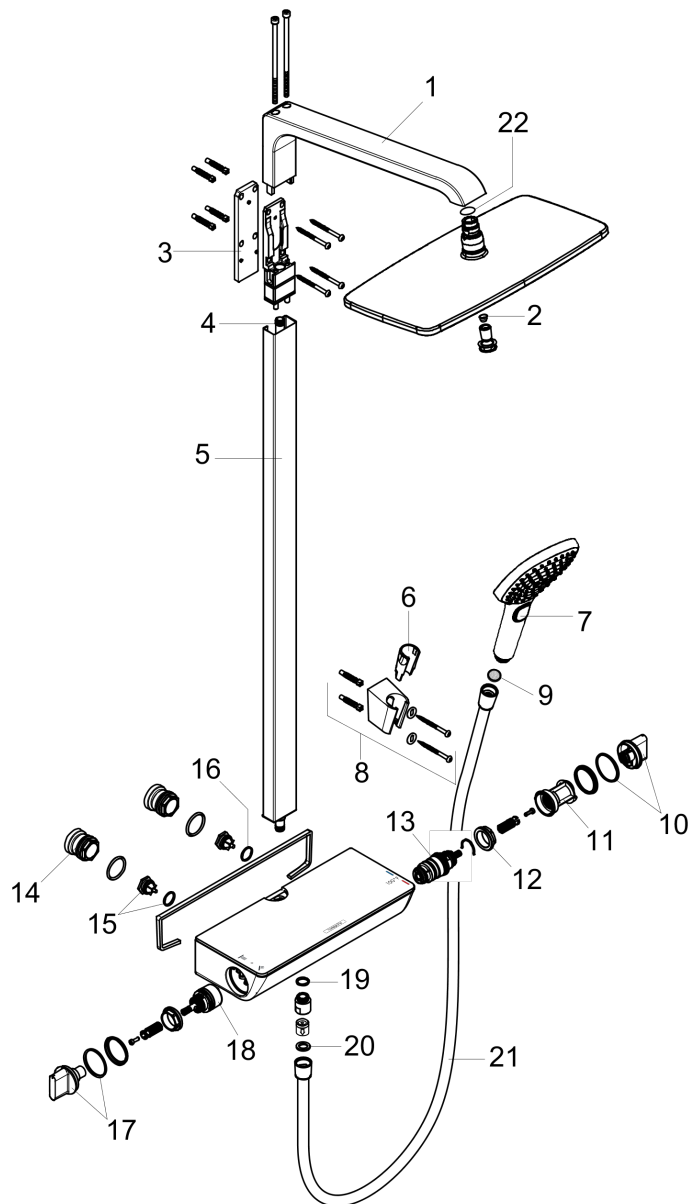

Raindance Select

Surfaces: **chrome** Article Number: **27112001**

Description

product features

- overhead shower Raindance E 360 Air
- shower head size: 360 x 190 mm
- overhead shower angle adjustable
- spray type: RainAir
- fully chrome-plated spray disc
- shower arm length: 380 mm
- thermostat Ecostat Select
- with spacious shelf
- shelf finish: chrome or white
- isolated water conduction
- safety lock at 38° C
- adjustable hot water limitation
- outlets controlled via turning handle
- installation type: exposed installation
- hand shower wall support
- suitable for continuous flow water heaters with an output of 18 kW

consists of

- HG overhead shower Raindance E 360 Air (#27381USA)
- (#26521USA)
- (#28276USA)
- Porter'S shower holder (#28331XXX)

Mandatory Accessoires

- HG basic set Showerpipe USA (#16181USA)

Technology

Product image

Raindance Select

Surfaces: **chrome**

Article Number: **27112001**

Exploded Drawing

Year of production: >11/12

Raindance Select

Surfaces: **chrome** Article Number: **27112001**

Spare part list

Year of production: >11/12

Pos.	Description	Article Number	PC	PU
1	shower arm	95959000	22	1
2	filter	97735000	1	1
3	tile-matching-disk	95960000	9	1
4	O-ring 10x1,5	98123000	1	1
5	pipe with cover (950 mm)	95986000	18	1
6	guide	98918000	1	1
7	-	28588001	0	1
8	shower holder	28331000	0	1
9	filter packing	94246000	1	1
10	handle for thermostat	95770000	11	1
11	safety set	95771000	3	1
12	nut	98913000	6	1
13	thermostat cartridge	98282000	14	1
14	set of S-unions	95772001	13	1
15	non return valve with filter	95773000	8	1
16	O-ring 17x2	98199000	1	1
17	handle	95957000	12	1
18	shut off unit with selector	98283000	12	1
19	O-ring 14x2	98129000	1	1
20	seal	98058000	1	1
21	shower hose Isiflex'B 1,60 m	28276000	0	1
22	O-ring 18x2	98181000	2	1
a	adapter for ball S - union	02026000	0	1
b	handle fixing set	92130000	2	1
c	pipe with cover (1382 mm)	92151000	19	1