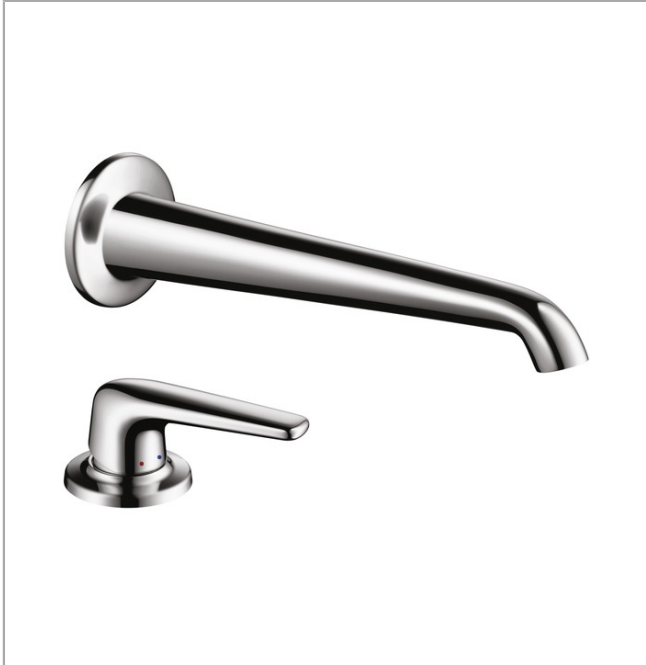

Axor Bouroullec

Axor Bouroullec Wall-Mounted Faucet with Deck-Mounted Single-Lever Handle

Finishes : **Chrome** Part no. : **19137001**

Description

Features

- Laminar spray
- Flow: 1.5 GPM
- Ceramic cartridge
- Pop-up assembly not included

Item details

List Price \$ 610.00

Technology

Compliance

Product image

Scale drawing