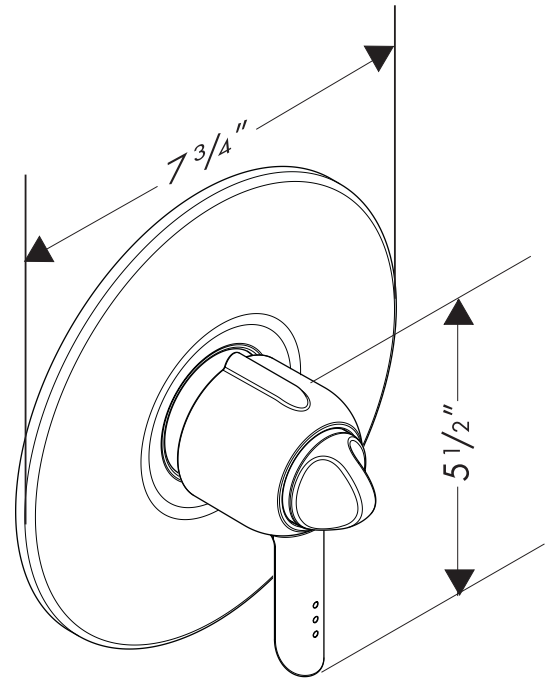

Trim, Stratos™ ThermoBalance™ II 06580XX0

Available in Chrome (00), Brushed Nickel (82)

Product Specification

Thermostatic temperature control

Independent temperature and volume control

Integrated 2-way diverter

100° safety stop

High temperature limit stop may be reset to comply with local plumbing codes

Set your preferred water temperature

Up to 8 gpm @ 44 psi

Requires rough 06623000 or 06627000

hansgrohe