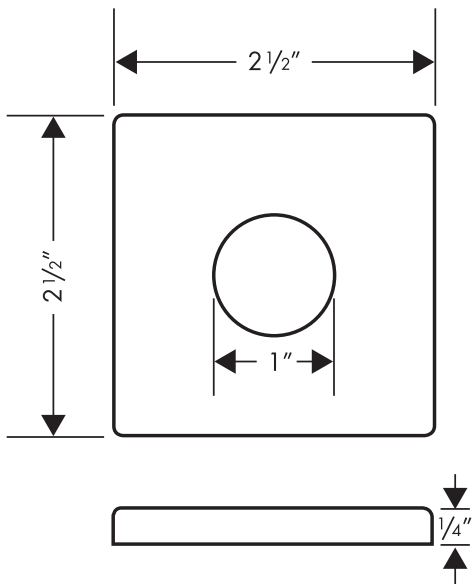

Product Features

- For use with showerarms 27413, 27422, 27438, 27479

Available Finishes

Chrome

06491000

Brushed Nickel

06491820

The measurements shown are for reference only.