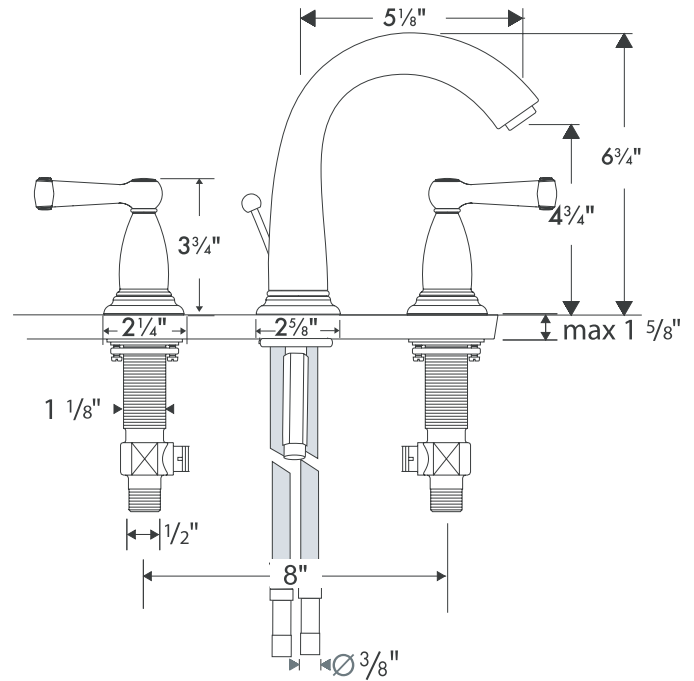

Retroaktiv™ Swing Widespread Lav Set

06118XX0

Available in Chrome (00), Oil Rub Bronze (62), Brushed Nickel (82), Polished Nickel (83)

Product Specification

Solid brass

Scroll handles

Versatile mounting system – will accommodate a variety of installations*

90° ceramic cartridges

Cascade no-clog aerator

2.2 gpm

Includes pop-up drain

Requires 1/2" supply lines (not included)

Hole size in mounting surface: valves 1 1/4", spout 1 3/8"

Max. thickness of mounting surface: 1 5/8"

ADA compliant

*Due to the size of the handle deco-rings, this unit cannot be used in a 4" application.

hansgrohe