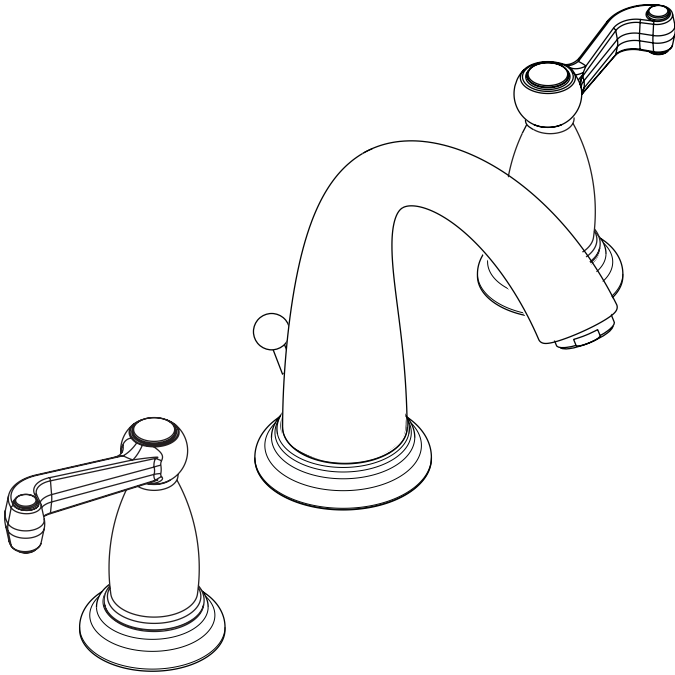

Retroaktiv™ Swing Widespread Lav Set

06118XX0

Available in Chrome (00), Oil Rub Bronze (62), Brushed Nickel (82), Polished Nickel (83)

Product Specification

Solid brass

Scroll handles

Versatile mounting system – will accommodate a variety of installations*

90° ceramic cartridges

Cascade no-clog aerator

2.2 gpm

Includes pop-up drain

Requires 1/2" supply lines (not included)

Hole size in mounting surface: valves 1 1/4", spout 1 3/8"

Max. thickness of mounting surface: 1 5/8"

ADA compliant

*Due to the size of the handle deco-rings, this unit cannot be used in a 4" application.

hansgrohe