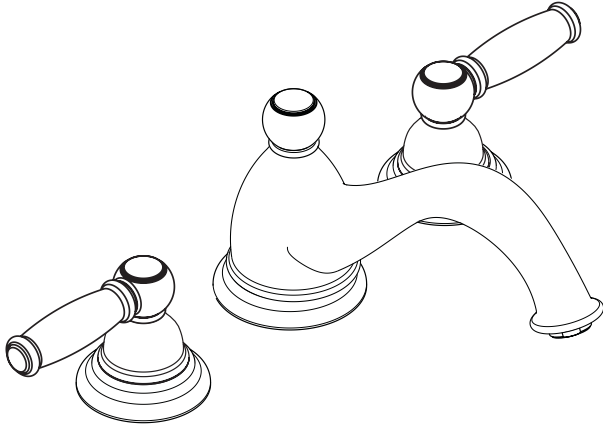

Limbo C Trim, 3-Hole Roman Tub Set

06107XX0

Product Features

- Lever handles
- Solid brass
- Deck mounted

Code Compliance

This unit meets or exceeds the following:

- ASME A112.18.1
- CSA B125.1
- Listed by IAPMO
- ADA compliant
- Approved for use in Massachusetts