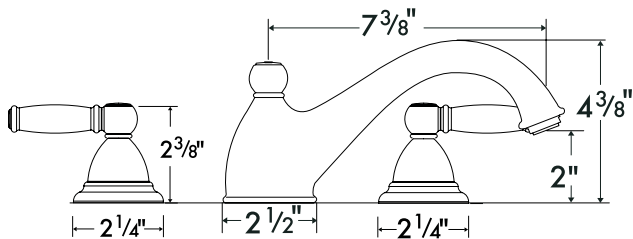

Available Finishes

Chrome	06107000
Oil Rubbed Bronze	06107620
Brushed Nickel	06107820

Required Accessories

Rough	06607000

The measurements shown are for reference only.

Products and specifications shown are subject to change without notice.

Specification sheet revised 12/2007

hansgrohe