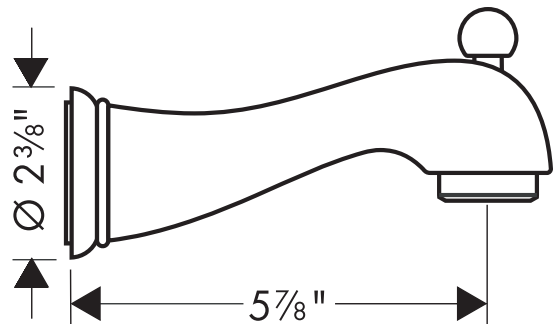

# Retroaktiv™ Tub Spout with Diverter 06089XX0

Available in Chrome (00), Oil Rub Bronze (62), Brushed Nickel (82), Polished Nickel (83), Polished Brass (93)

## Product Specification

Solid brass  
1/2" female NPT inlet  
For use with 06300000 or 06301000

**hansgrohe**