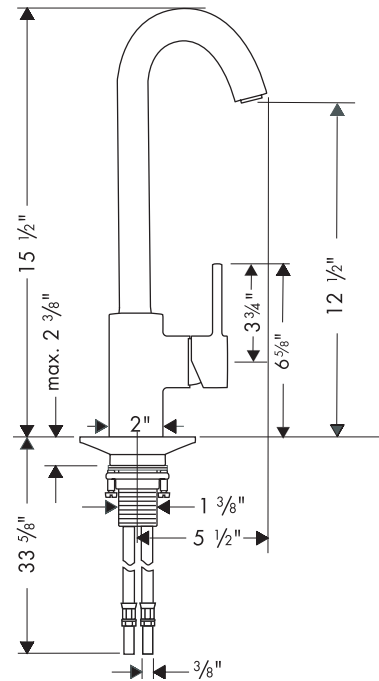

Interaktiv S HighArc Bar Faucet 06857XX0

Available in Chrome (00) and Steel Optik (86)

Product Specification

- Solid brass body
- Ceramic cartridge operation
- Spout swivels 360°
- Faucet body easily removable for cleaning
- Supply hoses require 3/8" compression fittings (not included)
- ADA compliant