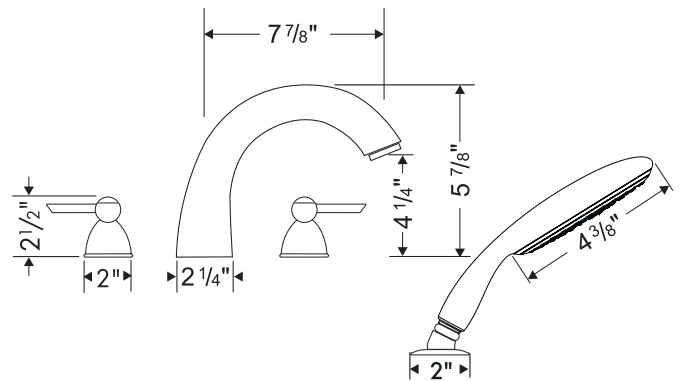

Trim, Stratos 4-Hole Tub Filler

06667XX0

Available in Chrome (00), Brushed Nickel (82)

Product Specification

Solid brass

Raindance E 100 1-jet handshower

max. flow rate 2.5 gpm

air injection technology

Easy to clean

Tub spout with integral diverter

Protection against back siphonage provided by check valve

Requires rough valve 06646000

hansgrohe