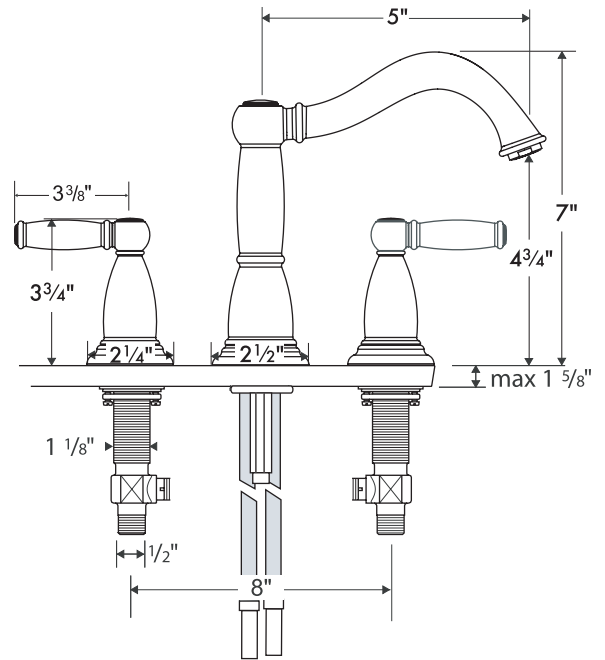

Tango™ Widespread Lav Set 06040XX0

Available in Chrome (00), Oil Rub Bronze (62), Brushed Nickel (82), Polished Nickel (83)

Product Specification

Solid brass

Lever handles

Versatile mounting system – will accommodate a variety of installations*

90° ceramic cartridges

Cascade no-clog aerator

2.2 gpm

Includes pop-up drain

Requires 1/2" supply lines (not included)

Hole size in mounting surface: valves 1 1/4", spout 1 3/8"

Max. thickness of mounting surface: 1 5/8"

ADA compliant

*Due to the size of the handle deco-rings, this unit cannot be used in a 4" application.

hansgrohe