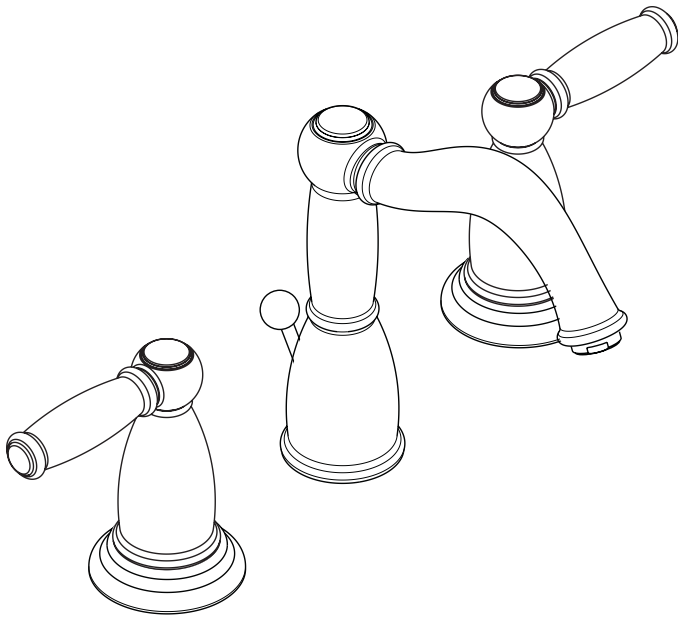

Tango™ Widespread Lav Set 06040XX0

Available in Chrome (00), Oil Rub Bronze (62), Brushed Nickel (82), Polished Nickel (83)

Product Specification

Solid brass

Lever handles

Versatile mounting system – will accommodate a variety of installations*

90° ceramic cartridges

Cascade no-clog aerator

2.2 gpm

Includes pop-up drain

Requires 1/2" supply lines (not included)

Hole size in mounting surface: valves 1 1/4", spout 1 3/8"

Max. thickness of mounting surface: 1 5/8"

ADA compliant

*Due to the size of the handle deco-rings, this unit cannot be used in a 4" application.

hansgrohe