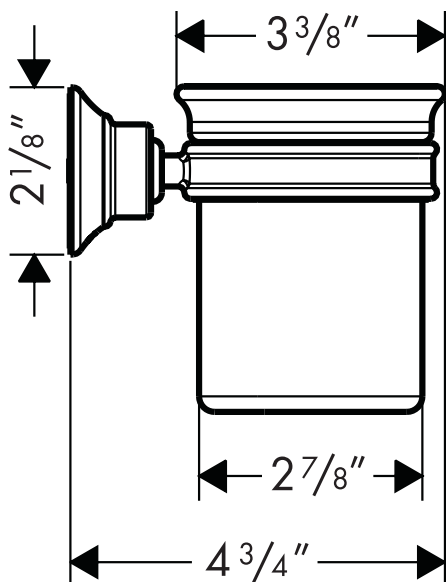

Axor Montreux Toothbrush Holder

42034XX0

Product Features

- Wall-mounted
- Solid brass holder
- Porcelain tumbler

Available Finishes

Chrome	42034000
Brushed Nickel	42034820
Polished Nickel	42034830

The measurements shown are for reference only.