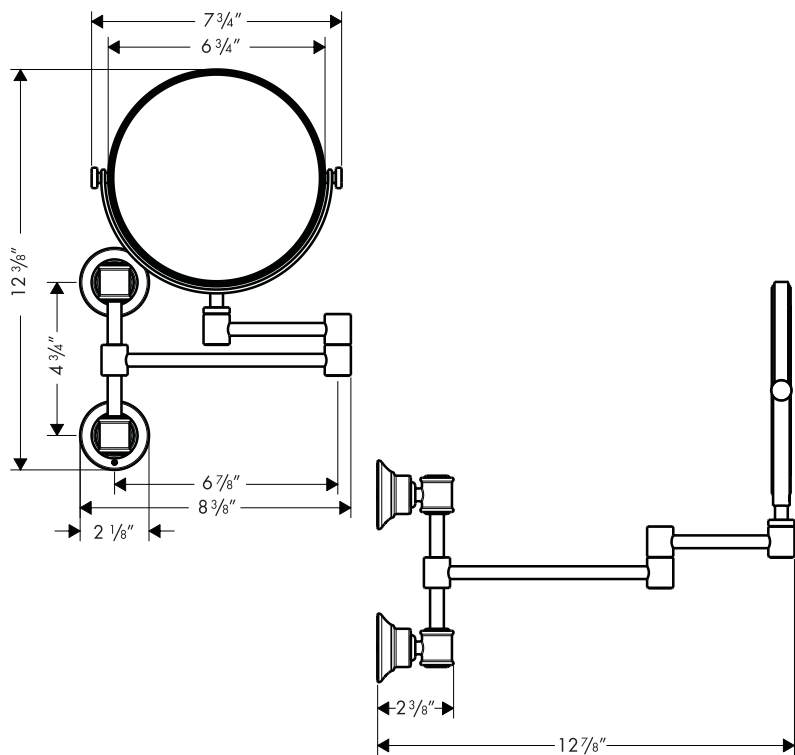

# Axor Montreux Pull-out Shaving Mirror

42090XX0

## Product Features

- Wall mounted
- Two-sided mirror – normal, 1.7x magnification

## Available Finishes

Chrome	42090000
Brushed Nickel	42090820
Polished Nickel	42090830

The measurements shown are for reference only.

Products and specifications shown are subject to change without notice.

Specification sheet revised 8/2008