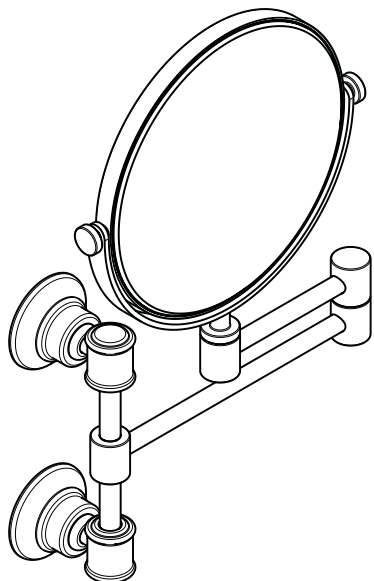

# Axor Montreux Pull-out Shaving Mirror

42090XX0

## Product Features

- Wall mounted
- Two-sided mirror – normal, 1.7x magnification

## Available Finishes

Chrome	42090000
Brushed Nickel	42090820
Polished Nickel	42090830

The measurements shown are for reference only.

Products and specifications shown are subject to change without notice.