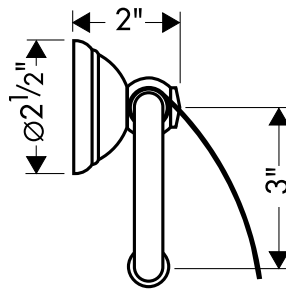

# Carlton Toilet Paper Holder

41438XX0

Available in Chrome (00), Chrome / Gold (09)

## Product Specification

Solid brass holder and cover

Cover is non-removable