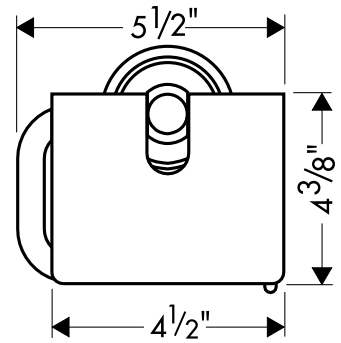

# Carlton Toilet Paper Holder

41438XX0

Available in Chrome (00), Chrome / Gold (09)

## Product Specification

Solid brass holder and cover

Cover is non-removable