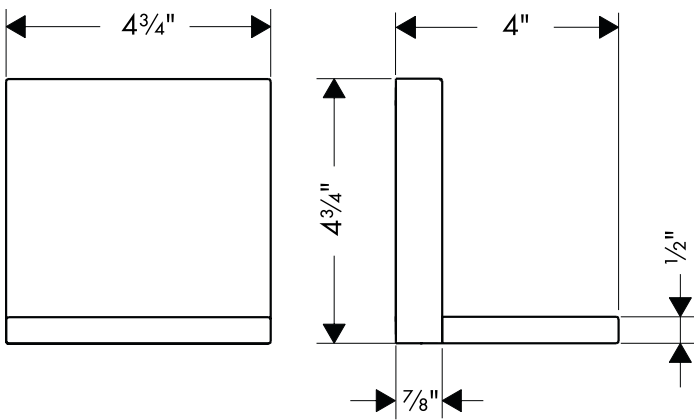

Product Features

- Solid brass

Available Finishes

Chrome	40872000
Brushed Nickel	40872820

Required Accessories

Requires rough 40877180 if installed adjacent to other modules

The measurements shown are for reference only.