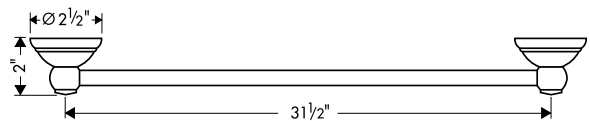

Carlton Towel Bars

41430XX0 14"

41406XX0 28"

41408XX0 36"

available in Chrome (00), Chrome/Gold (09)

41430XX0

41406XX0

41408XX0

Product Specification

Solid brass bar

Mounting hardware included