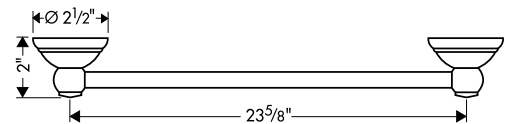

Carlton Towel Bars

41430XX0 14"

41406XX0 28"

41408XX0 36"

available in Chrome (00), Chrome/Gold (09)

41430XX0

41406XX0

41408XX0

Product Specification

Solid brass bar

Mounting hardware included