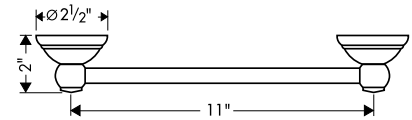

Carlton Towel Bars

41430XX0 14"

41406XX0 28"

41408XX0 36"

available in Chrome (00), Chrome/Gold (09)

41430XX0

41406XX0

41408XX0

Product Specification

Solid brass bar

Mounting hardware included