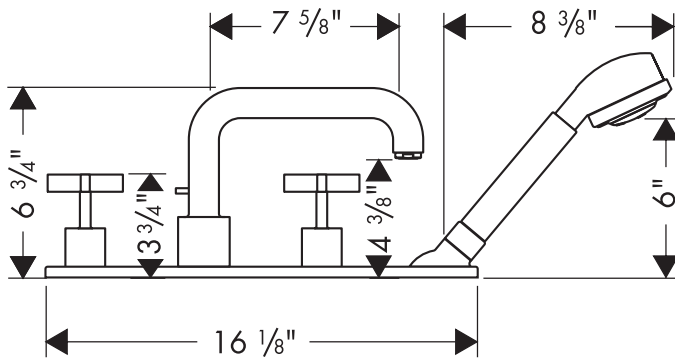

Axor Citterio Trim, 4-Hole Roman Tub Set with Baseplate

39452XX1

QUICLEAN

Product Features

- Cross handles
- Oversized diverter spout
- Handshower with 3 spray modes, Quiclean™ cleaning system, 2.5 gpm max flow rate
- Protection against back siphonage provided by check valve

Code Compliance

This unit meets or exceeds the following:

- ASME A112.18.1
- CSA B125.1
- Listed by IAPMO

Available Finishes

Chrome	39452001
Brushed Nickel	39452821

Required Accessories

Rough	13444181
Mounting plate	39449001

The measurements shown are for reference only.

Products and specifications shown are subject to change without notice.

Specification sheet revised 1/2009

AXOR[®]
hansgrohe