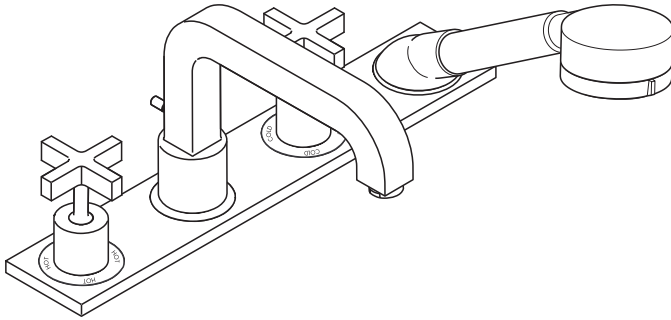

Axor Citterio Trim, 4-Hole Roman Tub Set with Baseplate

39452XX1

QUICLEAN

Product Features

- Cross handles
- Oversized diverter spout
- Handshower with 3 spray modes, Quiclean™ cleaning system, 2.5 gpm max flow rate
- Protection against back siphonage provided by check valve

Code Compliance

This unit meets or exceeds the following:

- ASME A112.18.1
- CSA B125.1
- Listed by IAPMO

Available Finishes

Chrome	39452001
Brushed Nickel	39452821

Required Accessories

Rough	13444181
Mounting plate	39449001

The measurements shown are for reference only.

Products and specifications shown are subject to change without notice.

Specification sheet revised 1/2009

AXOR[®]
hansgrohe