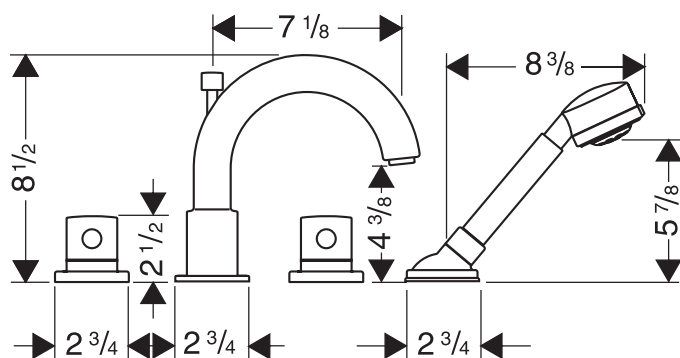

# Axor Uno Trim, 4-Hole Roman Tub Set

38447XX1

## Product Features

- Diverter spout
- Handshower with 3 spray modes, Quiclean™ cleaning system, 2.5 gpm max flow rate
- Protection against back siphonage provided by check valve

## Required Accessories

Rough	13444181
-------	----------

The measurements shown are for reference only.

Products and specifications shown are subject to change without notice.

Specification sheet revised 4/2008