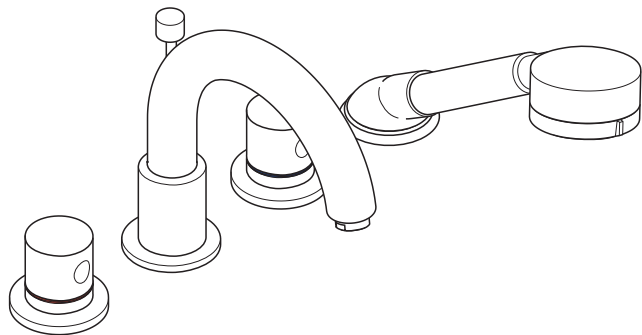

# Axor Uno Trim, 4-Hole Roman Tub Set

38447XX1

## Product Features

- Diverter spout
- Handshower with 3 spray modes, Quiclean™ cleaning system, 2.5 gpm max flow rate
- Protection against back siphonage provided by check valve