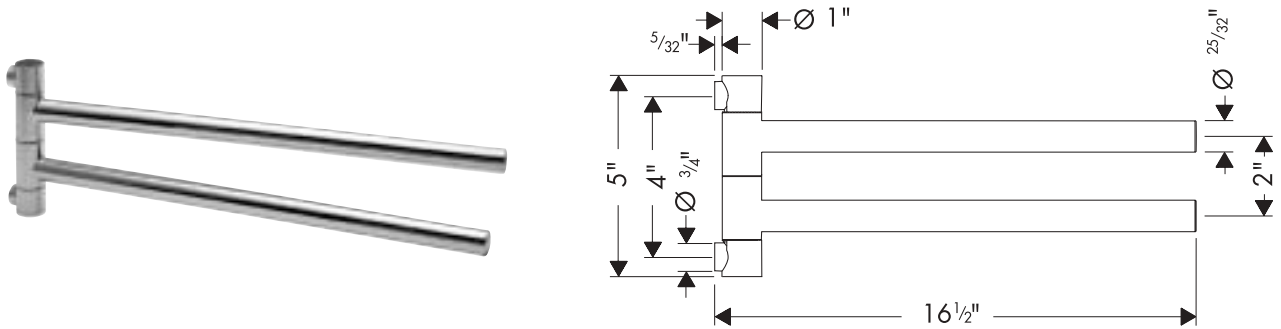

Citterio Twin Towel Bar 40820XX0

Available in Chrome (00) and Platinum (42)

Product Specification

Solid brass
Arms pivot independently
Includes mounting hardware