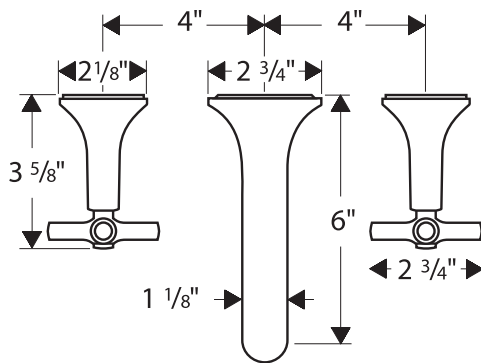

Axor Terrano Widespread Lavatory Faucet

37313XX1

Product Features

- Wall mounted
- Cross handles
- Ceramic cartridges
- 6" spout
- Flow rate 2.2 gpm

Code Compliance

This unit meets or exceeds the following:

- ASME A112.18.1
- CSA B125.1
- Listed by IAPMO
- Approved for use in Massachusetts

Available Finishes

Chrome

37313001

Brushed Nickel

37313821

Required Accessories

Rough valve

10303181

Optional Accessories

Grid drain

06400XX0

The measurements shown are for reference only.

Products and specifications shown are subject to change without notice.

Specification sheet revised 3/2008