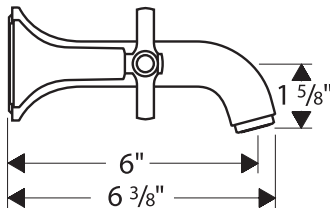

Optional Accessories

Grid drain

06400XX0

The measurements shown are for reference only.

Products and specifications shown are subject to change without notice.

Specification sheet revised 3/2008