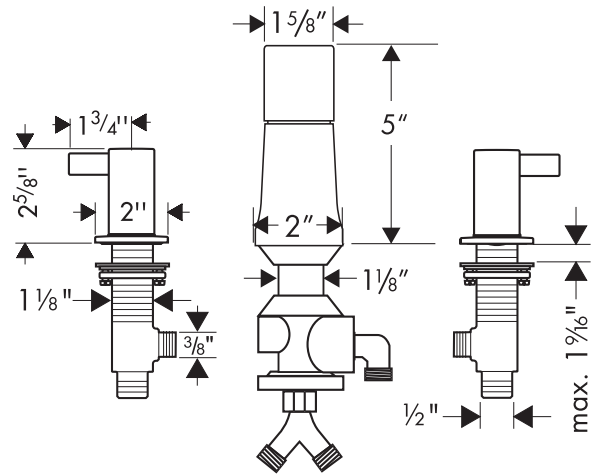

Axor Steel™ Vertical Bidet Mixer

35220800 Trim

13221181 Rough-in required (purchased separately)

Product Specification

For use on vertical spray bidets
90° ceramic valve set
pop-up drain assembly
vertical spray
diverter with integral vacuum breaker