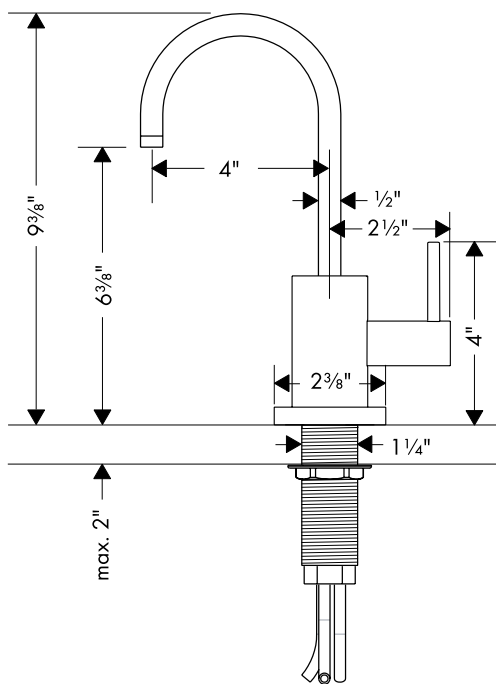

Product Features

- Solid brass
- Cold water only
- 90° cartridge

Available Finishes

Chrome	04301000
Steel Optik	04301800

Required Accessories

Water filtration system	04303000
-------------------------	----------

The measurements shown are for reference only.

Products and specifications shown are subject to change without notice.

Specification sheet revised 4/2010