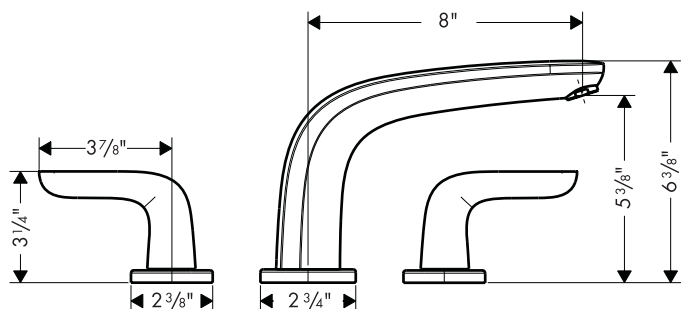

Allegro² E Trim, 3-Hole Roman Tub Set

04183XX0

Product Features

- Solid brass
- Easy to clean

Code Compliance

This unit meets or exceeds the following:

- ADA compliant

Available Finishes

Chrome

04183000

Brushed Nickel

04183820

Required Accessories

Rough

06607000

The measurements shown are for reference only.