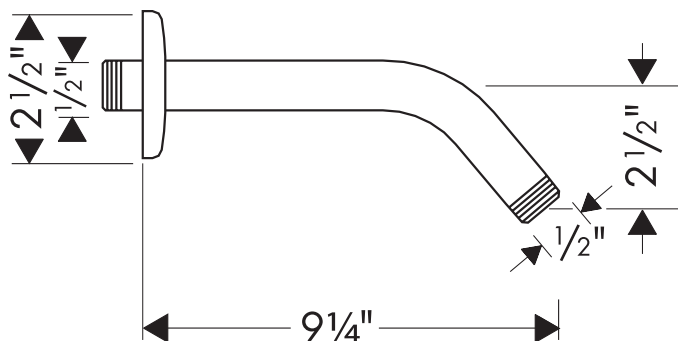

## Product Features

- 1/2" male inlet
- Includes escutcheon
- Not for use with oversized or square showerheads

## Optional Accessories

C Escutcheon for standard showerarm	04068XX0
-------------------------------------	----------

The measurements shown are for reference only.

Products and specifications shown are subject to change without notice.