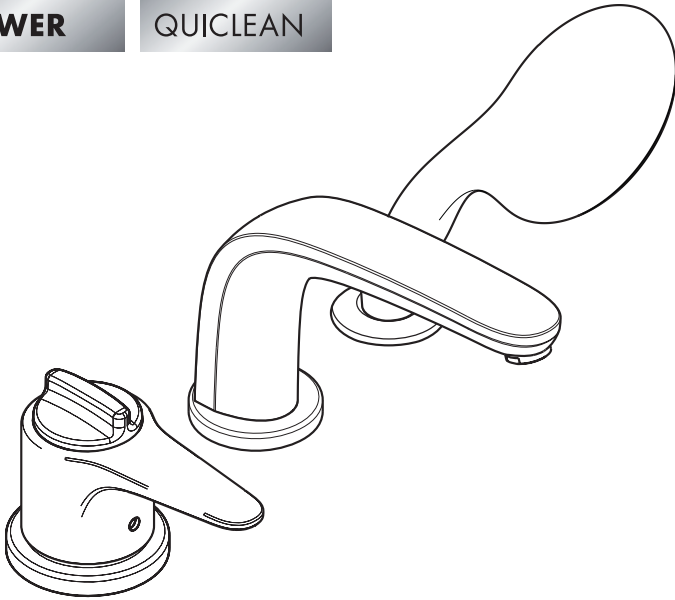

Metro E Trim, 3-Hole Thermostatic Tub Filler

04131XX0

AIR
POWER

QUICLEAN

Product Features

- Lever handle
- Tub spout
- Thermostatic temperature control, 2-way diverter, and volume control in one unit
- Max. flow rate 8 gpm @ 44 psi
- Handshower with 3 spray modes, 2.5 gpm max.
- Protection against backflow provided by check valve

Available Finishes

Chrome	04131000
Brushed nickel	04131820

Required Accessories

Rough valve	04124181
-------------	----------

The measurements shown are for reference only.

Products and specifications shown are subject to change without notice.