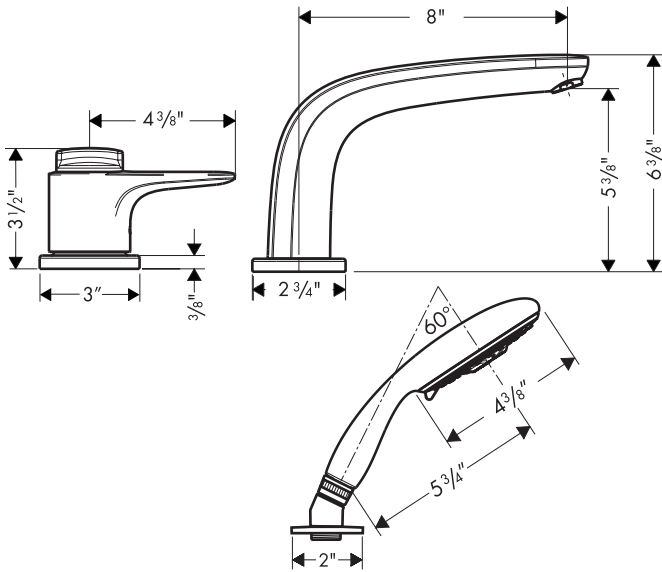

Metro E Trim, 3-Hole Thermostatic Tub Filler

04131XX0

AIR
POWER

QUICLEAN

Product Features

- Lever handle
- Tub spout
- Thermostatic temperature control, 2-way diverter, and volume control in one unit
- Max. flow rate 8 gpm @ 44 psi
- Handshower with 3 spray modes, 2.5 gpm max.
- Protection against backflow provided by check valve

Available Finishes

Chrome	04131000
Brushed nickel	04131820

Required Accessories

Rough valve	04124181
-------------	----------

The measurements shown are for reference only.

Products and specifications shown are subject to change without notice.