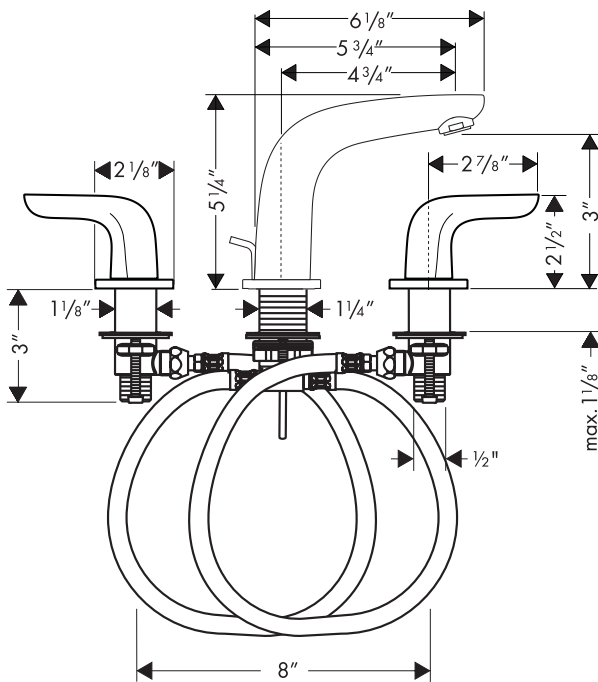

Available Finishes

Chrome

04182000

Brushed Nickel

04182820

Installation Notes

- Requires 1/2" supply lines

The measurements shown are for reference only.

Products and specifications shown are subject to change without notice.

Specification sheet revised 4/2008

hansgrohe