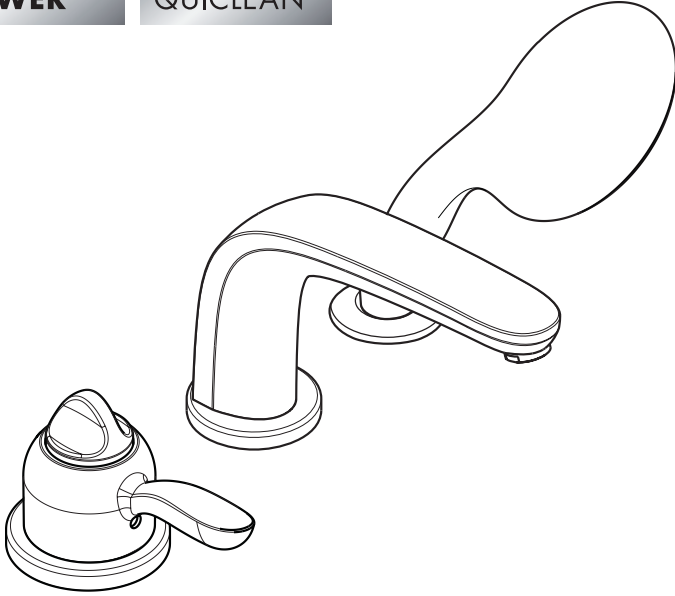

Solaris E Trim, 3-Hole Thermostatic Tub Filler

04129XX0

AIR
POWER

QUICLEAN

Product Features

- Lever handle
- Tub spout
- Thermostatic temperature control, 2-way diverter, and volume control in one unit
- Max. flow rate 8 gpm @ 44 psi
- Handshower with 3 spray modes, 2.5 gpm max.
- Protection against backflow provided by check valve

Available Finishes

Chrome	04129000
Brushed nickel	04129820
Polished nickel	04129830

Required Accessories

Rough valve	04124181
-------------	----------

The measurements shown are for reference only.

Products and specifications shown are subject to change without notice.