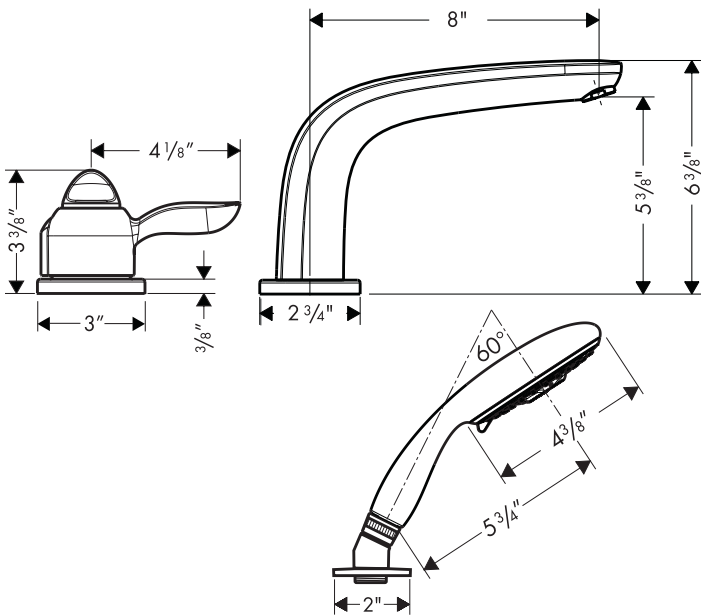

Solaris E Trim, 3-Hole Thermostatic Tub Filler

04129XX0

AIR
POWER

QUICLEAN

Product Features

- Lever handle
- Tub spout
- Thermostatic temperature control, 2-way diverter, and volume control in one unit
- Max. flow rate 8 gpm @ 44 psi
- Handshower with 3 spray modes, 2.5 gpm max.
- Protection against backflow provided by check valve

Available Finishes

Chrome	04129000
Brushed nickel	04129820
Polished nickel	04129830

Required Accessories

Rough valve	04124181
-------------	----------

The measurements shown are for reference only.

Products and specifications shown are subject to change without notice.

Specification sheet revised 1/2009

hansgrohe