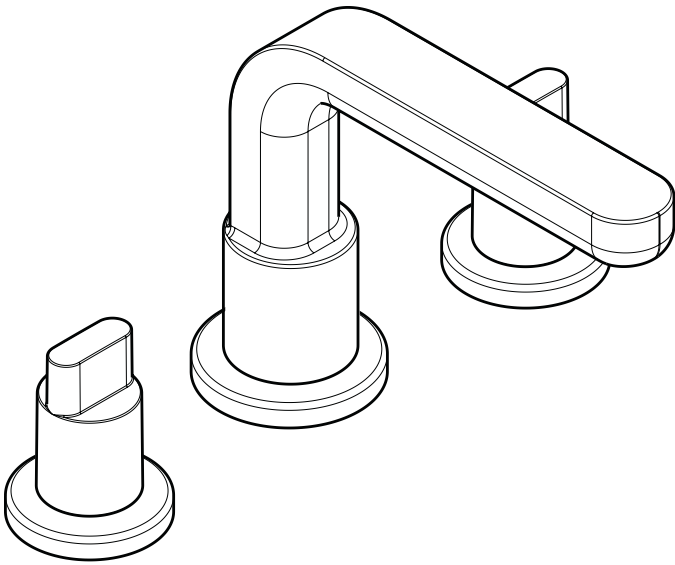

Metris™ Trim, 3-Hole Roman Tub Set 31436XX1

Available in Chrome (00), Brushed Nickel (82)

Product Specification

Full handle
Requires rough 06607000 (not included)