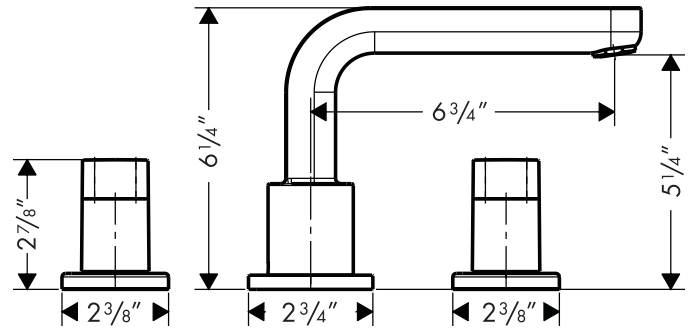

Metris™ Trim, 3-Hole Roman Tub Set 31436XX1

Available in Chrome (00), Brushed Nickel (82)

Product Specification

Full handle
Requires rough 06607000 (not included)