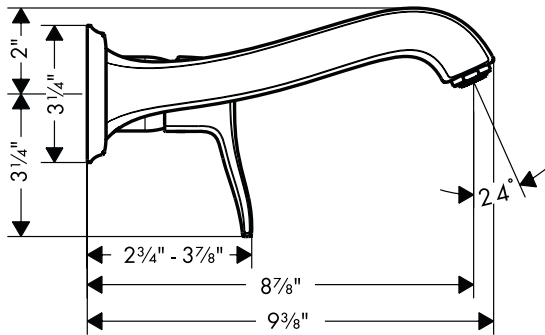

Metris C Wall Mounted Lavatory Faucet Trim

31003XX1

**ECO
RIGHT**

Product Features

- Ceramic cartridge
- 1.5 gpm
- 9" spout
- M1 Ceramic cartridge
- Boltic handle lock

Available Finishes

Chrome	31003001
Oil Rubbed Bronze	31003621
Brushed Nickel	31003821
Polished Nickel	31003831
Rubbed Bronze	31003921

Specification sheet revised 4/2010

hansgrohe