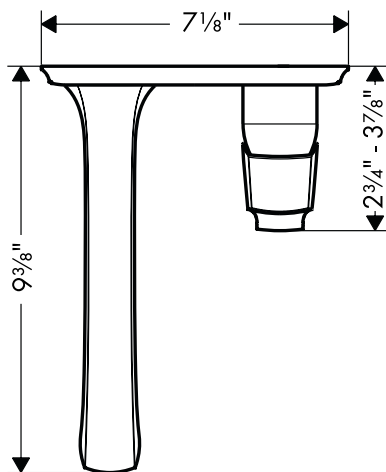

Metris C Wall Mounted Lavatory Faucet Trim

31003XX1

**ECO
RIGHT**

Product Features

- Ceramic cartridge
- 1.5 gpm
- 9" spout
- M1 Ceramic cartridge
- Boltic handle lock

Available Finishes

Chrome	31003001
Oil Rubbed Bronze	31003621
Brushed Nickel	31003821
Polished Nickel	31003831
Rubbed Bronze	31003921

Required Accessories

Rough valve	13622181
-------------	----------

Optional Accessories

Grid drain	06400XX0
Grid drain without overflow	04267XX0

The measurements shown are for reference only.

Products and specifications shown are subject to change without notice.

Specification sheet revised 4/2010

hansgrohe