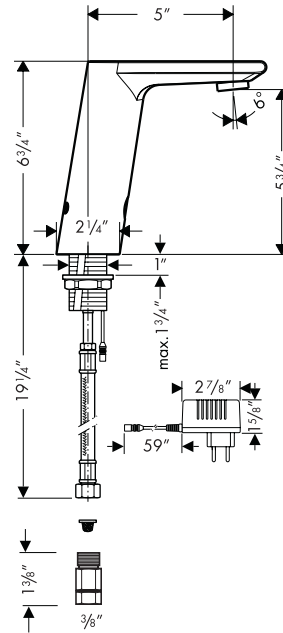

## Product Specification

Water temperature can be adjusted with lever on side of faucet

Infrared sensor technology

Built-in stop for cleaning

ADA compliant

110V - includes cord and transformer

10 mm supply hoses – includes 3/8" adapters

Hole size in mounting surface 1 1/4"

Max. mounting surface thickness 1 3/4"

**hansgrohe**