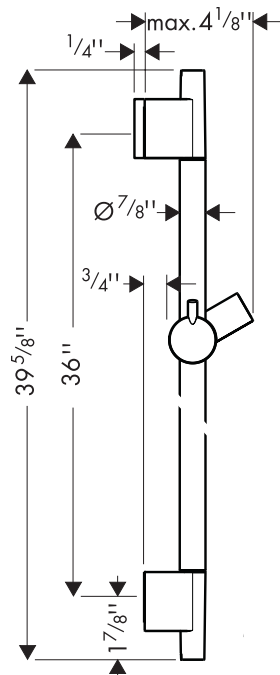

Product Features

- Handshower holder moves up and down, angle adjustable
- Knob with finger grip for easy slide adjustment

Available Finishes

Chrome	28631000
Brushed Nickel	28631820

Optional Accessories

Cassetta'S Puro Soap Dish	28679000
Cassetta'S Double Soap Dish	28675000

The measurements shown are for reference only.

Products and specifications shown are subject to change without notice.

Specification sheet revised 1/2008