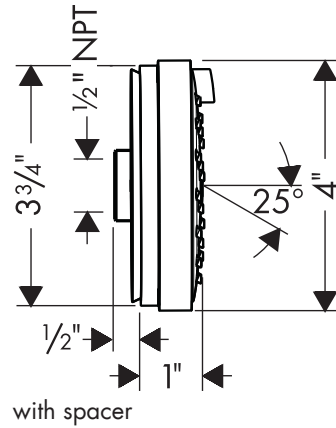

Raindance Bodyspray 28477XX1

Available in Chrome (00), Brushed Nickel (82)

Product Specification

Full spray

Max. flow rate 1.6 gpm

Includes spacer

Requires 1/2" NPT male nipple

installed with spacer flush with surface of finished wall

installed without spacer recessed 3/8" behind surface of finished wall

hansgrohe