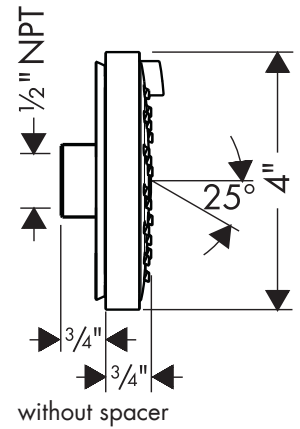

Raindance Bodyspray 28477XX1

Available in Chrome (00), Brushed Nickel (82)

Product Specification

Full spray

Max. flow rate 1.6 gpm

Includes spacer

Requires 1/2" NPT male nipple

installed with spacer flush with surface of finished wall

installed without spacer recessed 3/8" behind surface of finished wall

hansgrohe