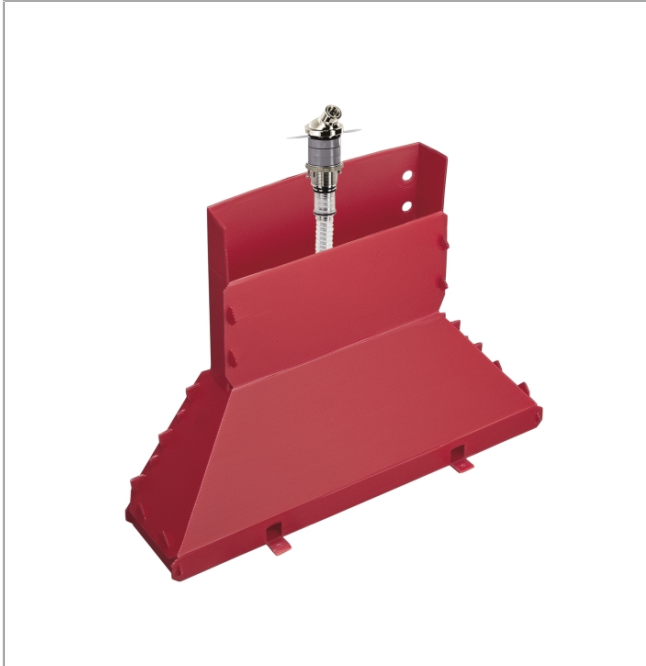

Secuflex Set for Handshower

Finishes : **Brushed Nickel**   Part no. : **28380821**

Description

Features

- Secubox
- Secuflex hose set
- Quick connection for easy, leak-free installation

Item details

List Price $ 581.00

Product image