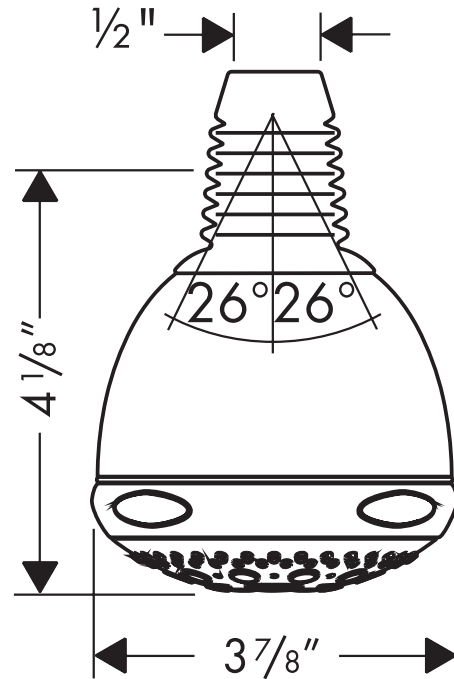

Aktiva A'8 Showerhead

28442XX1

Available in Chrome (00), Steel (80), Brushed Nickel (82), Polished Nickel (83), Polished Brass (93)

Product Specification

- Solid brass shell
- Quiclean™ and Rubit™ cleaning systems
- 4 spray modes: full, mono, massage, and soft aerated
- 64 no-clog spray channels
- Includes decorative rubber boot
- 2.5 gpm