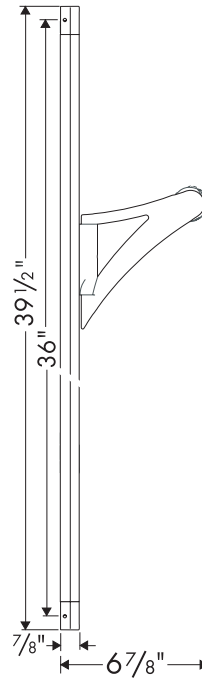

# Raindance Unica 36" Wallbar 27598XX0

Available in Chrome (00), Brushed Nickel (82)

## Product Specification

Aluminum profile

90° adjustable slider, pivots left and right, angle adjustable

ADA compliant

Available accessories:

Corner mount kit 28696000

Tile matching disk 28697XX0

Raindance Cassetta double soap dish 28698000