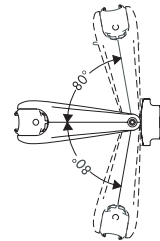

# Raindance Unica 36" Wallbar 27598XX0

Available in Chrome (00), Brushed Nickel (82)

## Product Specification

Aluminum profile

90° adjustable slider, pivots left and right, angle adjustable

ADA compliant

Available accessories:

Corner mount kit 28696000

Tile matching disk 28697XX0

Raindance Cassetta double soap dish 28698000