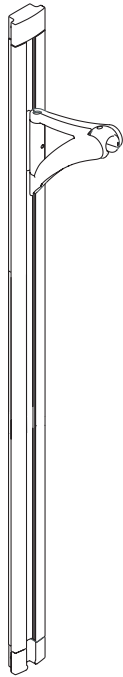

# Raindance Unica 36" Wallbar 27598XX0

Available in Chrome (00), Brushed Nickel (82)

## Product Specification

Aluminum profile

90° adjustable slider, pivots left and right, angle adjustable

ADA compliant

Available accessories:

Corner mount kit 28696000

Tile matching disk 28697XX0

Raindance Cassetta double soap dish 28698000

**hansgrohe**