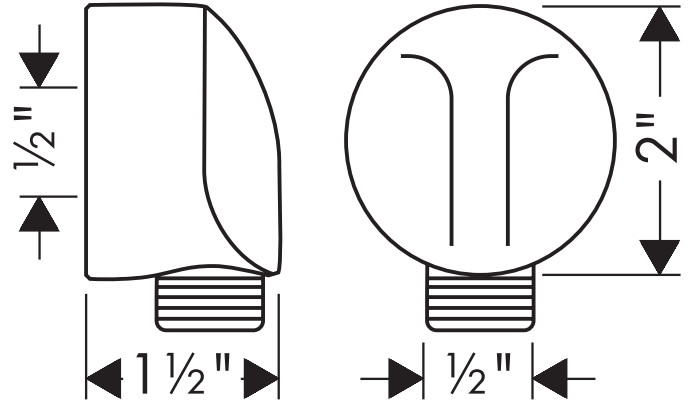

# Wall Outlet 27454XX2

Available in Chrome (00), Oil Rub Bronze (62), Brushed Nickel (82), Polished Nickel (83),  
Polished Brass (93)

## Product Specification

1/2" female NPT inlet  
Fits all 1/2" handshower hoses