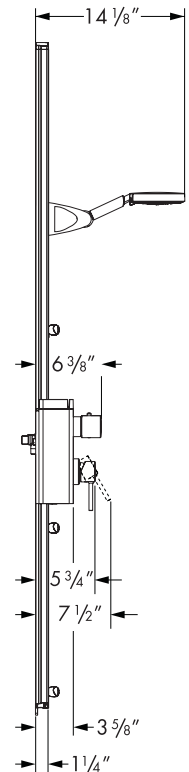

Raindance Showerpanel 27005XX1

Trim available in Chrome (00), Brushed Nickel (82)

Product Specification

Anodized aluminum body, satin chrome finish

Thermostatic mixing valve

Volume control / diverter

6 angle adjustable bodysprays

Integrated wallbar – slider moves up and down and is angle adjustable

Raindance S AIR 150 handshower

3 spray modes: normal, whirl massage, combination

Flow rate 2.5 gpm

Rubit™ cleaning system

1/2" connections

Shelf

hansgrohe

Rough-in