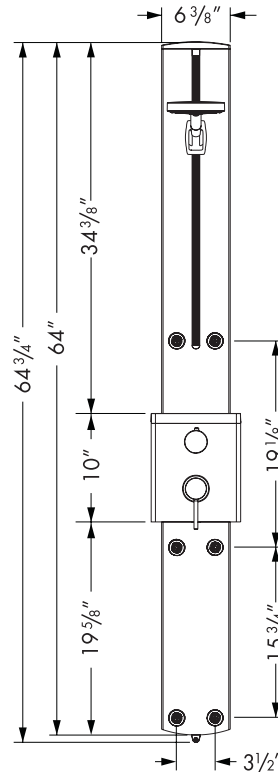

Raindance Showerpanel 27005XX1

Trim available in Chrome (00), Brushed Nickel (82)

Product Specification

Anodized aluminum body, satin chrome finish

Thermostatic mixing valve

Volume control / diverter

6 angle adjustable bodysprays

Integrated wallbar – slider moves up and down and is angle adjustable

Raindance S AIR 150 handshower

3 spray modes: normal, whirl massage, combination

Flow rate 2.5 gpm

Rubit™ cleaning system

1/2" connections