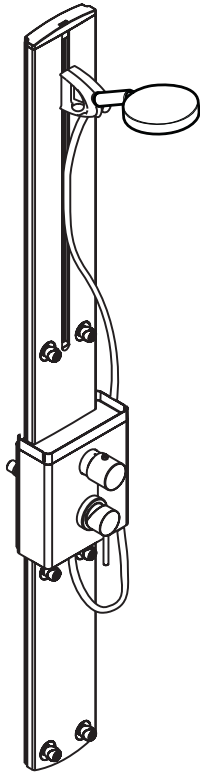

Raindance Showerpanel 27005XX1

Trim available in Chrome (00), Brushed Nickel (82)

Product Specification

Anodized aluminum body, satin chrome finish

Thermostatic mixing valve

Volume control / diverter

6 angle adjustable bodysprays

Integrated wallbar – slider moves up and down and is angle adjustable

Raindance S AIR 150 handshower

3 spray modes: normal, whirl massage, combination

Flow rate 2.5 gpm

Rubit™ cleaning system

1/2" connections

Shelf

hansgrohe

Rough-in