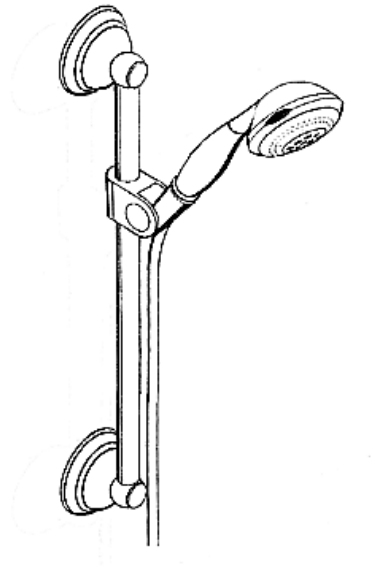

Carlton Wallbar Set 27947XX0 Carlton Handshower 17850XX1

NEW

Available in Chrome (00), Chrome/Gold (09), Brushed Nickel (82), Polished Nickel (83),
Polished Brass (93)

Product Specification

Handshower features:

- two spray modes - full spray and soft aerated
- Quick Clean!TM self-cleaning system prevents scale buildup in full spray channels
- ergonomic hand grip
- 2.5 gpm flow rate

Wallbar set includes:

- 63" Novaflex handshower hose
- 2-function Carlton handshower
- wallbar with angle adjustable slider