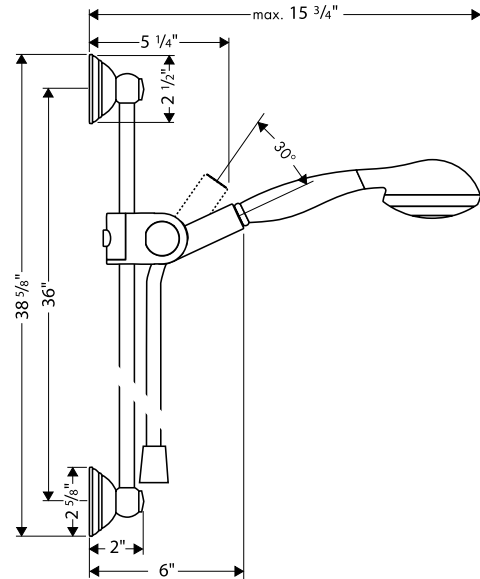

Carlton Wallbar Set 27947XX0 Carlton Handshower 17850XX1

NEW

Available in Chrome (00), Chrome/Gold (09), Brushed Nickel (82), Polished Nickel (83),
Polished Brass (93)

Product Specification

Handshower features:

- two spray modes - full spray and soft aerated
- Quick Clean!TM self-cleaning system prevents scale buildup in full spray channels
- ergonomic hand grip
- 2.5 gpm flow rate

Wallbar set includes:

- 63" Novaflex handshower hose
- 2-function Carlton handshower
- wallbar with angle adjustable slider