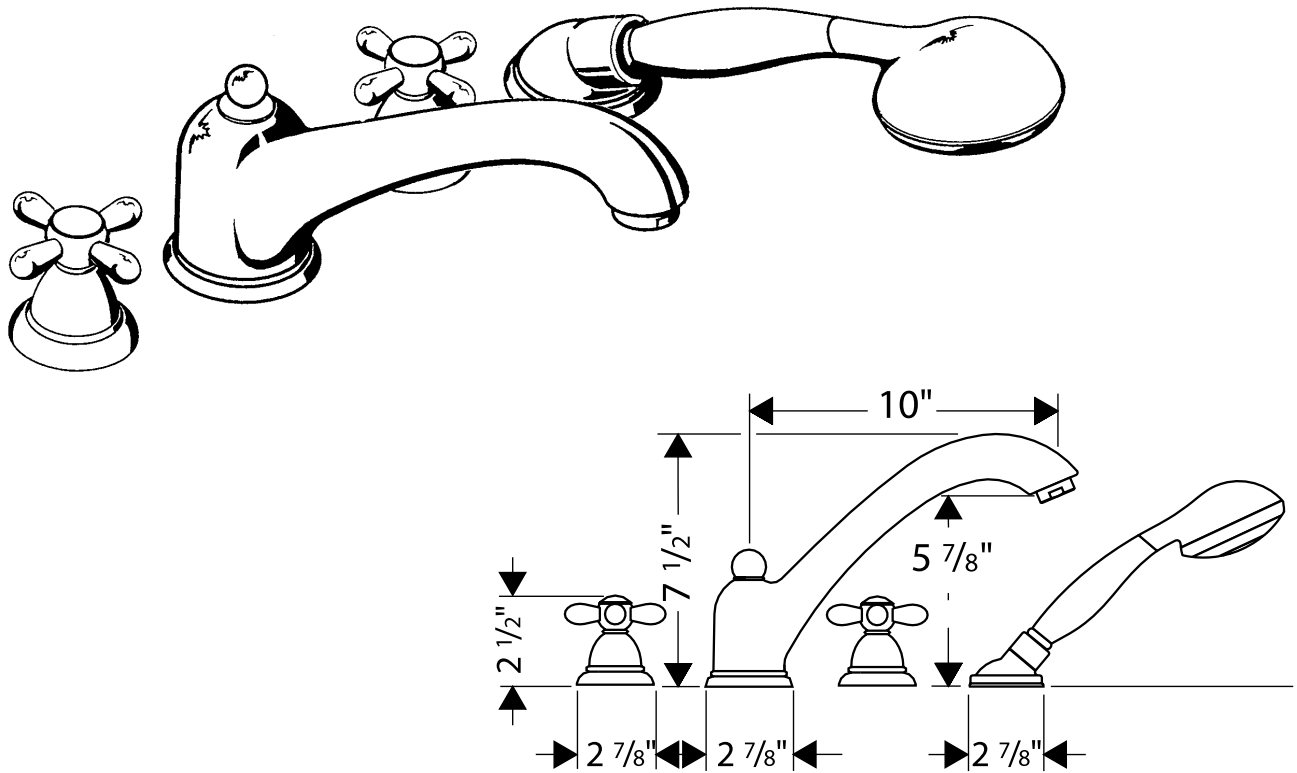

Carlton 4-Hole Roman Tub Trim 17454XX1

Available in Chrome (00), Chrome/Gold (09), Brushed Nickel (82), Polished Nickel (83),
Polished Brass (93)

Product Specification

Requires 4-hole roman tub rough-in 13444181

Backflow preventer cartridge included with trim kit

Includes Carlton handshower

- normal and soft spray modes

- QuickClean![™] self-cleaning system - prevents scale buildup in spray channels

- ergonomic hand grip

- 2.5 gpm flow rate

When installed using the template included with the rough, the handshower will pull out approximately 39".

AXOR[®]