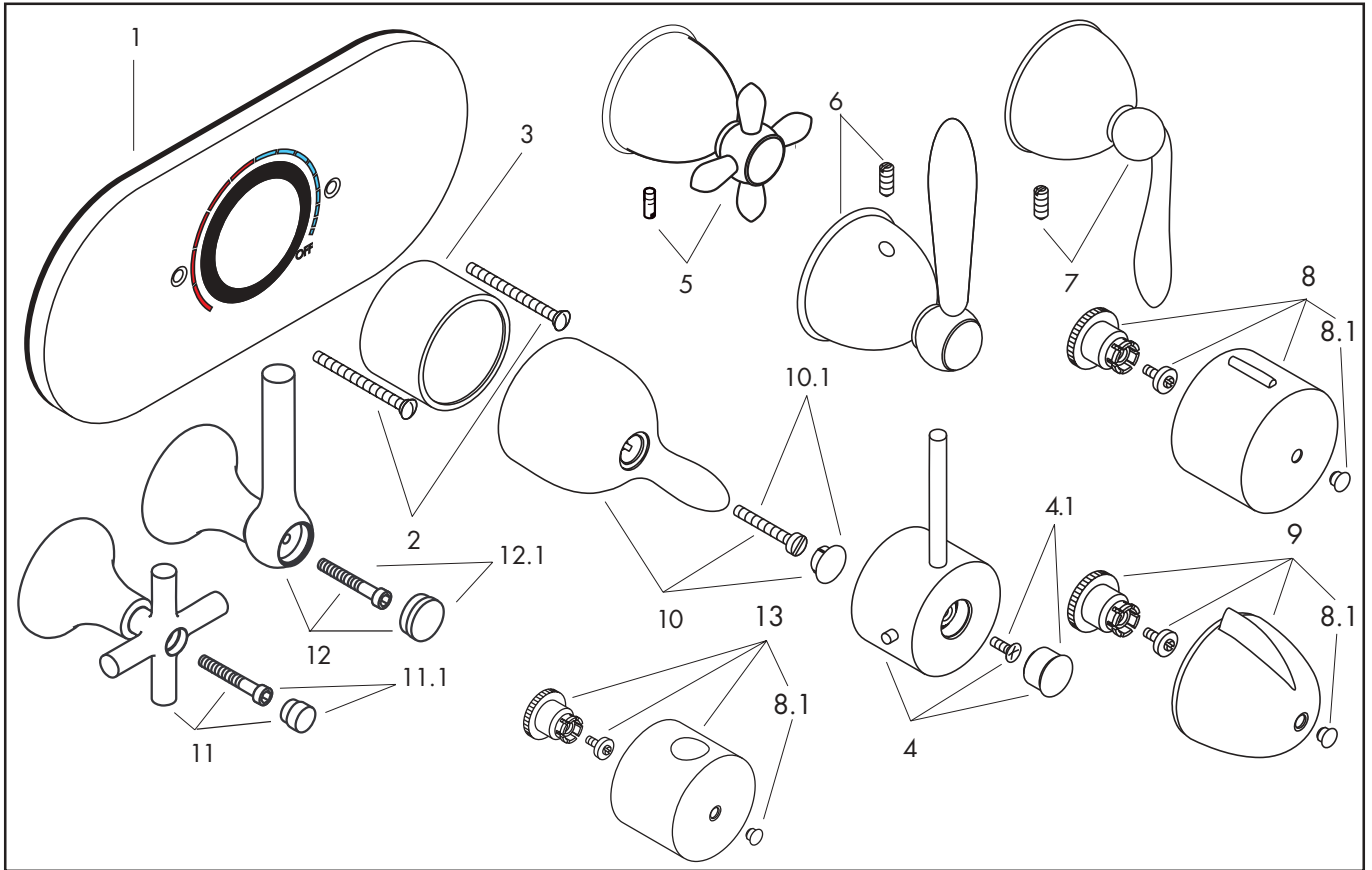

HANSGROHE PRODUCT SERVICE

Spare Parts

1	escutcheon	Starck	96544XX1		
	escutcheon	Carlton/Allegroh/Terrano/Uno/ Mondial/Metris/Elegance/Sportive	94352XX0	XX = Color code:	00 chrome
	escutcheon	Steel	96545801		09 chrome/gold
2	screws		96096XX0		80 steel
3	sleve				81 satinox
4	handle	Starck	96546XX1		88 satin chrome
4.1	screw-cover	Starck	96547XX1		
5	cross handle	Carlton	17993XX1		
6	lever handle	Carlton	17298XX1		
7	handle	Phoenix	96632XX1		
8	handle	Steel	35993801		
8.1	screw-cover	Steel/Allegroh/Uno Mondial/Metris/Elegance/Sportive	96541001		
9	handle	Allegroh Mondial/Metris/Elegance/Sportive	36993XX1		
10	lever handle	Mondial	96548001		
10.1	screw-cover	Mondial	96549001		
11	cross handle	Terrano	37995XX1		
11.1	screw-cover	Terrano	96542XX0		
12	lever handle	Terrano	37993XX1		
12.1	screw-cover	Terrano	96543XX0		
13	handle	Uno	38993XX1		

Cleaning instructions:

- Clean with a liquid domestic cleaner or with soap suds. Afterwards rinse with clear water and polish with a cloth.
- Do not use any cleaning agents containing acid or scouring agents.
- Damage caused by improper treatment is not subject to our guarantee.

Note: Failure to follow this assembly instruction may cause damage or improper operation and nullify the warranty.