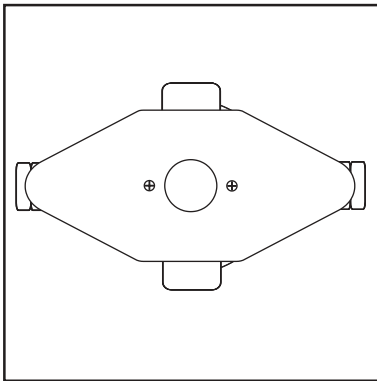

HANSGRÖHE PRODUCT SERVICE

EQUILIBRIUM PRESSURE BALANCE VALVE

TRIM Ref. No.:

Starck	10408XX1
Mondial/Metris/ Elegance/Sportive	15418XX1
Mondial	15518XX1
Carlton	17408XX1/17508XX1
Phoenix	17418XX1
Steel	35408801
Allegroh	36408XX1
Terrano	37408XX1/37508XX1
Uno	38408XX1

Fits Rough-In: 13408180

Assembling

1.

Remove the two screws from the finish wall template, then remove the template.

2.

Stop and check valves must be in full open position. Push the handle onto the stem just enough so that the valve can be opened and closed. Open the valve until maximum desired hot temperature is discharging. Remove the handle. Place the adjustable comfort control stop over the plastic guide. Push the split lock ring down over the stem until it snaps into the groove directly above the comfort control stop. Close the valve. Install the sleeve and the escutcheon onto the valve.

3.

**Mondial 15518XX1/
Starck 10408XX1/
Terrano 37408XX1/37508XX1**

Push the handle onto the stem so that the handle covers the "OFF" position on the escutcheon. The handle has to be fixed with the screw. Cover the hole by the plastic cap.