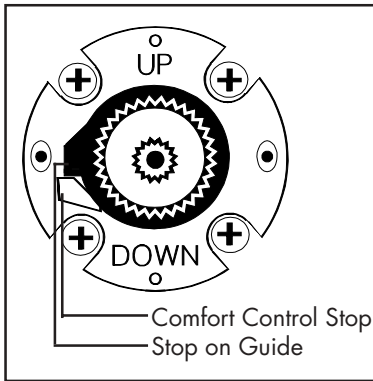

Fits Rough-In: 13408180

Assembling

1.

Remove the two screws from the finish wall template, then remove the template.

2.

Stop and check valves must be in full open position. Push the handle onto the stem just enough so that the valve can be opened and closed. Open the valve until maximum desired hot temperature is discharging. Remove the handle. Place the adjustable comfort control stop over the plastic guide. Push the split lock ring down over the stem until it snaps into the groove directly above the comfort control stop. Close the valve. Install the sleeve and the escutcheon onto the valve.

3.

**Mondial 15518XX1/
Starck 10408XX1/
Terrano 37408XX1/37508XX1**

Push the handle onto the stem so that the handle covers the "OFF" position on the escutcheon. The handle has to be fixed with the screw. Cover the hole by the plastic cap.

Push the handle adapter onto the stem. Lock the screw by hand only three turns. Snap on the handle so that the small nose of the handle points at the "OFF" position on the escutcheon. Fix the screw. Cover the hole by the plastic cap.