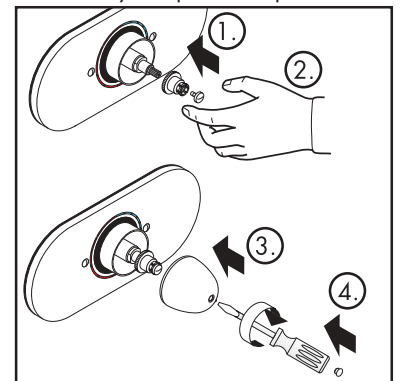

Fits Rough-In: 13408180

Assembling

1.

Remove the two screws from the finish wall template, then remove the template.

2.

Stop and check valves must be in full open position. Push the handle onto the stem just enough so that the valve can be opened and closed. Open the valve until maximum desired hot temperature is discharging. Remove the handle. Place the adjustable comfort control stop over the plastic guide. Push the split lock ring down over the stem until it snaps into the groove directly above the comfort control stop. Close the valve. Install the sleeve and the escutcheon onto the valve.

3.

**Mondial 15518XX1/
Starck 10408XX1/
Terrano 37408XX1/37508XX1**

Push the handle onto the stem so that the handle covers the "OFF" position on the escutcheon. The handle has to be fixed with the screw. Cover the hole by the plastic cap.

**Carlton 17408XX1/17508XXX
Phoenix 17418XX1**

Push the handle onto the stem so that the handle covers the "OFF" position on the escutcheon. The handle has to be fixed with the screw.

**Mondial/Metris/Elegance/
Sportive 15418XX1/
Allegroh 36408XX1/
Steel 35408801/Uno 38408XX1**

Push the handle adapter onto the stem. Lock the screw by hand only three turns. Snap on the handle so that the small nose of the handle points at the "OFF" position on the escutcheon. Fix the screw. Cover the hole by the plastic cap.