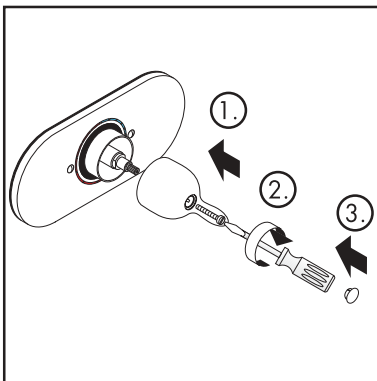

Fits Rough-In: 13408180

Assembling

1.

Remove the two screws from the finish wall template, then remove the template.

2.

Stop and check valves must be in full open position. Push the handle onto the stem just enough so that the valve can be opened and closed. Open the valve until maximum desired hot temperature is discharging. Remove the handle. Place the adjustable comfort control stop over the plastic guide. Push the split lock ring down over the stem until it snaps into the groove directly above the comfort control stop. Close the valve. Install the sleeve and the escutcheon onto the valve.

3.

**Mondial 15518XX1/
Starck 10408XX1/
Terrano 37408XX1/37508XX1**

Push the handle onto the stem so that the handle covers the "OFF" position on the escutcheon. The handle has to be fixed with the screw. Cover the hole by the plastic cap.

**Carlton 17408XX1/17508XXX
Phoenix 17418XX1**

Push the handle onto the stem so that the handle covers the "OFF" position on the escutcheon. The handle has to be fixed with the screw.

**Mondial/Metris/Elegance/
Sportive 15418XX1/
Allegroh 36408XX1/
Steel 35408801/Uno 38408XX1**

Push the handle adapter onto the stem. Lock the screw by hand only three turns. Snap on the handle so that the small nose of the handle points at the "OFF" position on the escutcheon. Fix the screw. Cover the hole by the plastic cap.