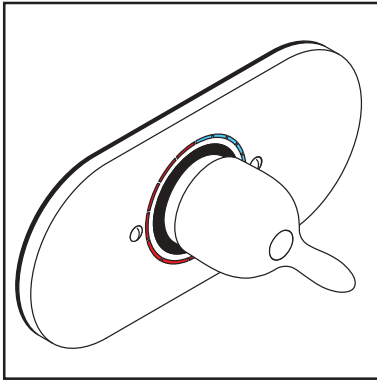

HANSGRÖHE PRODUCT SERVICE

EQUILIBRIUM PRESSURE BALANCE VALVE

TRIM Ref. No.:

Starck	10408XX1
Mondial/Metris/ Elegance/Sportive	15418XX1
Mondial	15518XX1
Carlton	17408XX1/17508XX1
Phoenix	17418XX1
Steel	35408801
Allegroh	36408XX1
Terrano	37408XX1/37508XX1
Uno	38408XX1

Fits Rough-In: 13408180

Assembling

1.

Remove the two screws from the finish wall template, then remove the template.

2.

Stop and check valves must be in full open position. Push the handle onto the stem just enough so that the valve can be opened and closed. Open the valve until maximum desired hot temperature is discharging. Remove the handle. Place the adjustable comfort control stop over the plastic guide. Push the split lock ring down over the stem until it snaps into the groove directly above the comfort control stop. Close the valve. Install the sleeve and the escutcheon onto the valve.

3.

**Mondial 15518XX1/
Starck 10408XX1/
Terrano 37408XX1/37508XX1**

Push the handle onto the stem so that the handle covers the "OFF" position on the escutcheon. The handle has to be fixed with the screw. Cover the hole by the plastic cap.

Push the handle adapter onto the stem. Lock the screw by hand only three turns. Snap on the handle so that the small nose of the handle points at the "OFF" position on the escutcheon. Fix the screw. Cover the hole by the plastic cap.