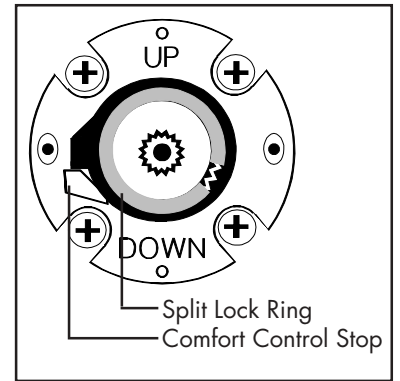

Fits Rough-In: 13408180

Assembling

1.

Remove the two screws from the finish wall template, then remove the template.

2.

Stop and check valves must be in full open position. Push the handle onto the stem just enough so that the valve can be opened and closed. Open the valve until maximum desired hot temperature is discharging. Remove the handle. Place the adjustable comfort control stop over the plastic guide. Push the split lock ring down over the stem until it snaps into the groove directly above the comfort control stop. Close the valve. Install the sleeve and the escutcheon onto the valve.

3.

**Mondial 15518XX1/
Starck 10408XX1/
Terrano 37408XX1/37508XX1**

Push the handle onto the stem so that the handle covers the "OFF" position on the escutcheon. The handle has to be fixed with the screw. Cover the hole by the plastic cap.

**Carlton 17408XX1/17508XXX
Phoenix 17418XX1**

Push the handle onto the stem so that the handle covers the "OFF" position on the escutcheon. The handle has to be fixed with the screw.

**Mondial/Metris/Elegance/
Sportive 15418XX1/
Allegroh 36408XX1/
Steel 35408801/Uno 38408XX1**

Push the handle adapter onto the stem. Lock the screw by hand only three turns. Snap on the handle so that the small nose of the handle points at the "OFF" position on the escutcheon. Fix the screw. Cover the hole by the plastic cap.