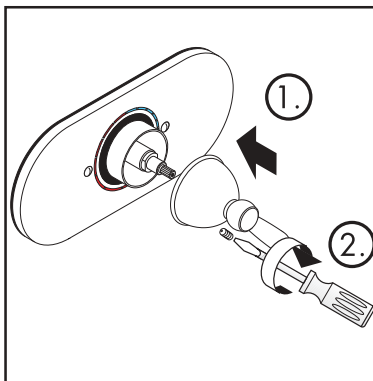

Fits Rough-In: 13408180

Assembling

1.

Remove the two screws from the finish wall template, then remove the template.

2.

Stop and check valves must be in full open position. Push the handle onto the stem just enough so that the valve can be opened and closed. Open the valve until maximum desired hot temperature is discharging. Remove the handle. Place the adjustable comfort control stop over the plastic guide. Push the split lock ring down over the stem until it snaps into the groove directly above the comfort control stop. Close the valve. Install the sleeve and the escutcheon onto the valve.

3.

**Mondial 15518XX1/
Starck 10408XX1/
Terrano 37408XX1/37508XX1**

Push the handle onto the stem so that the handle covers the "OFF" position on the escutcheon. The handle has to be fixed with the screw. Cover the hole by the plastic cap.

**Carlton 17408XX1/17508XXX
Phoenix 17418XX1**

Push the handle onto the stem so that the handle covers the "OFF" position on the escutcheon. The handle has to be fixed with the screw.

**Mondial/Metris/Elegance/
Sportive 15418XX1/
Allegroh 36408XX1/
Steel 35408801/Uno 38408XX1**

Push the handle adapter onto the stem. Lock the screw by hand only three turns. Snap on the handle so that the small nose of the handle points at the "OFF" position on the escutcheon. Fix the screw. Cover the hole by the plastic cap.