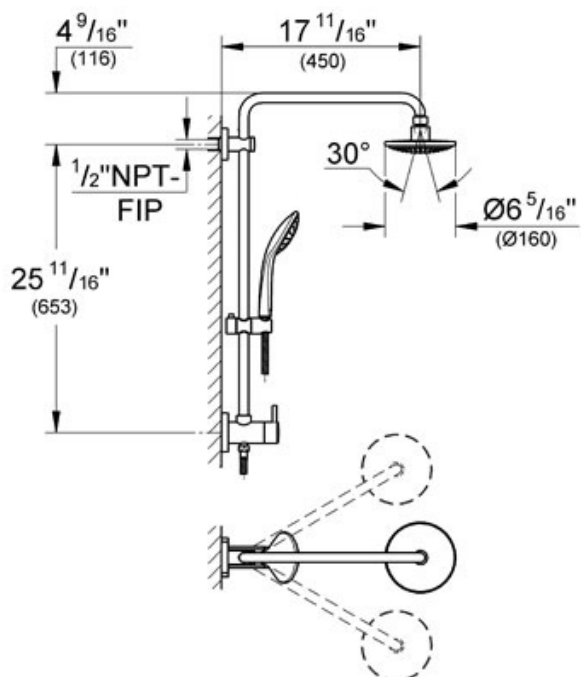

Available Finishes

000 Starlight® Chrome