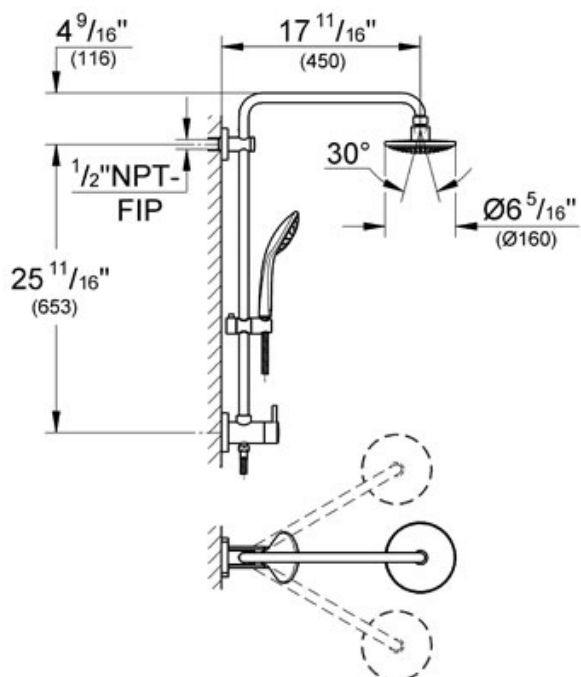

27 867 Diverter Shower System

Features

Wall mounted
Includes:
Horizontal 17 11/16" swivel shower arm
Built-in diverter allows change between shower head and hand shower
Euphoria Shower Head (28233) with rain spray with ball joint, (rotation angle +/- 20°)
Euphoria hand shower (27493) with normal spray
Adjustable bar height with gliding element
Metal shower hose 59" (28417)
GROHE DreamSpray® technology
GROHE CoolTouch® technology
SpeedClean® anti-lime system
Optional 6" height extension (27921000) sold separately

Flow Rate

Maximum 2.5 gpm at 80 psi (9.5 L/min)

Code Compliance

ASME/ANSI A112.18.1M
CSA Standard B125.1-05
ADA Compliant

Available Finishes

000 Starlight® Chrome

19 312 Pressure Balance Valve trim with lever handle

Description

Arden lever handle
For use with Grohsafe® Rough-In Valve 35 015

Flow Rate

N/A

Code Compliance

ADA Compliant

Finish Options

19 312 OOO Starlight® Chrome
19 312 ENO Infinity Brushed Nickel