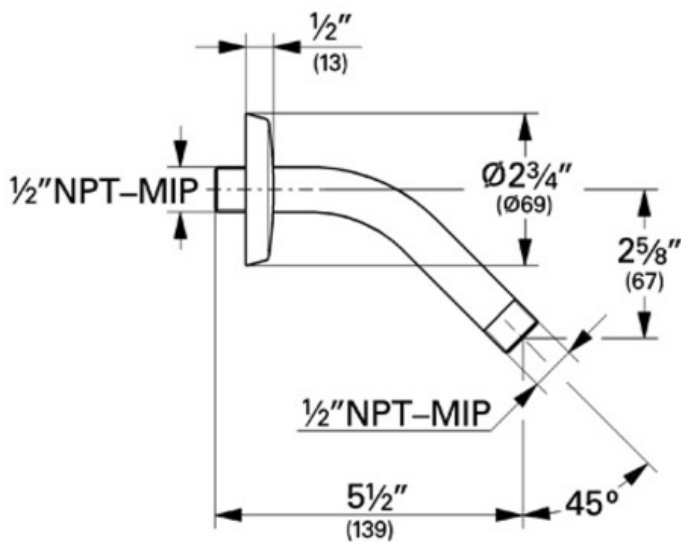

28 672 Hand shower wall union

Features

Wall mount hand shower union
1/2" NPT female threads

Flow Rate

Code Compliance

ASME/ANSI A112.18.1M

Available Finishes

000 Starlight® Chrome

27 414 Tubular shower arm

Features

5 1/2" tubular shower arm
with flange
1/2" male threads

Flow Rate

Code Compliance

ASME/ANSI A112.18.1M

Available Finishes

000 Starlight® Chrome
ENO Infinity Brushed Nickel

19 938 Shower/Bath Dual Function Pressure Balance Valve Trim

Features

- GROHE TurboStat Technology
- Integrated Volume Control
- 2-way Diverter Function
- 1 axis operation

Flow Rate

6.6 gpm at 45 psi

Code Compliance