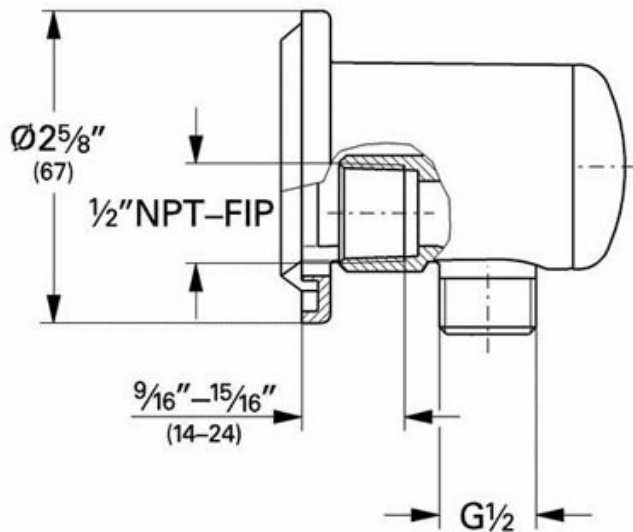

28 672 Hand shower wall union

Features

Wall mount hand shower union
1/2" NPT female threads

Flow Rate

Code Compliance

ASME/ANSI A112.18.1M

Available Finishes

000 Starlight® Chrome

27 414 Tubular shower arm

Features

5 1/2" tubular shower arm
with flange
1/2" male threads

Flow Rate

Code Compliance

ASME/ANSI A112.18.1M

Available Finishes

000 Starlight® Chrome
ENO Infinity Brushed Nickel

19 938 Shower/Bath Dual Function Pressure Balance Valve Trim

Features

- GROHE TurboStat Technology
- Integrated Volume Control
- 2-way Diverter Function
- 1 axis operation

Flow Rate

6.6 gpm at 45 psi

Code Compliance