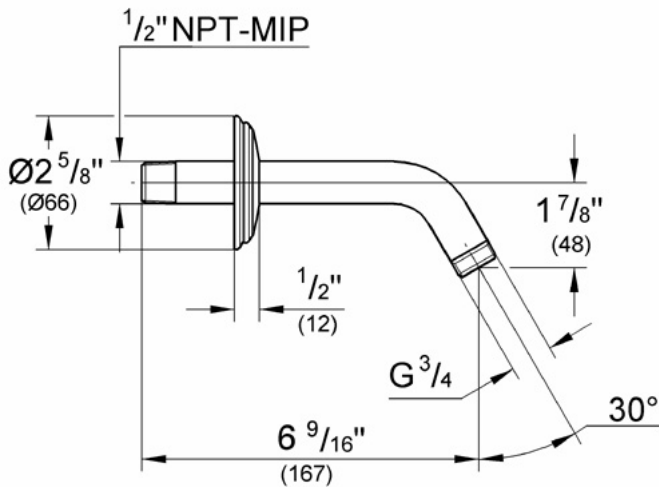

19 829 Trim, Volume control with cross handle

Description

Cross handle
For use with 29 273 (1/2")
or 29 274 (3/4") volume control rough-in valves

Flow Rate

N/A

Code Compliance

ASME/ANSI A112.18.1M

Finish Options

Geneva 27 012

Shower arm & flange

Description

Tubular brass
1/2" male threads

Flow Rate

N/A

Code Compliance

* ASME/ANSI A112.18.M

27 130 Shower Head

Description

6 1/4" face
4 spray patterns
1/2" NPT Female Threads
GROHE DreamSpray® Technology
SpeedClean® Anti-Lime System

Flow Rate

N/A

Code Compliance

ASME/ANSI A112.18.1M

Finish Options

28 417 Twist-Free Hoses

Description

59" metal hand shower hose
Rotating hand shower connector eliminates hose twisting
Connector with silicone strip to hold hand shower firmly in place on shower bar

Flow Rate