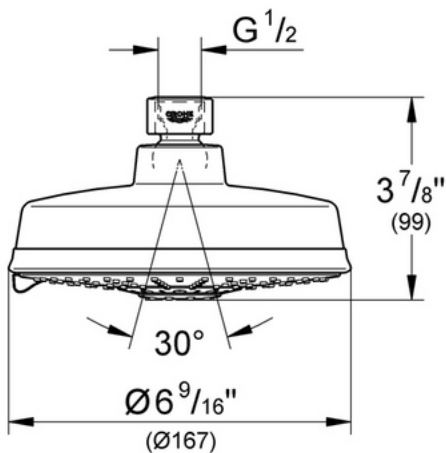

Geneva 27 012

Shower arm & flange

Description

Tubular brass
1/2" male threads

Flow Rate

N/A

Code Compliance

* ASME/ANSI A112.18.M

27 130 Shower Head

Description

6 1/4" face
4 spray patterns
1/2" NPT Female Threads
GROHE DreamSpray® Technology
SpeedClean® Anti-Lime System

Flow Rate

N/A

Code Compliance

ASME/ANSI A112.18.1M

Finish Options

27 130 OOO Starlight® Chrome
27 130 BEO Sterling Infinity Finish
27 130 ENO Infinity Brushed Nickel
27 130 ZBO Oil Rubbed Bronze

Accessories 28 484

Wall Union with Hand Shower Holder

Description

Inlet: 1/2" NPT female thread