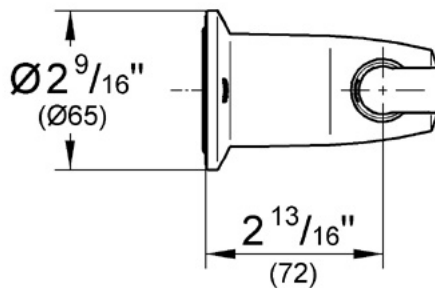

27 130 OOO Starlight® Chrome
27 130 BEO Sterling Infinity Finish
27 130 ENO Infinity Brushed Nickel
27 130 ZBO Oil Rubbed Bronze

Accessories 28 484

Wall Union with Hand Shower Holder

Description

Inlet: 1/2" NPT female thread

Flow Rate

NA

Code Compliance

* ASME/ANSI A112.18.M

Finish Options

- 28 484 OOO Chrome
- 28 484 ROO Infinity Polished Brass
- 28 484 AVO Infinity Satin Nickel
- 28 484 RRO Velour Chrome
- 28 484 BEO Sterling Infinity Finish
- 28 484 ENO Infinity Brushed Nickel
- 28 484 ZBO Oil Rubbed Bronze

28 417 Twist-Free Hoses

Description

59" metal hand shower hose
Rotating hand shower connector eliminates hose twisting
Connector with silicone strip to hold hand shower firmly in place on shower bar

Flow Rate