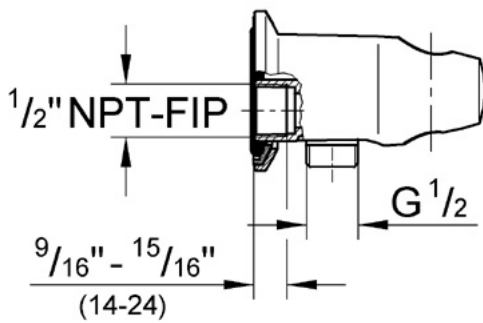

Geneva 27 012

Shower arm & flange

Description

Tubular brass
1/2" male threads

Flow Rate

N/A

Code Compliance

* ASME/ANSI A112.18.M

27 130 OOO Starlight® Chrome
27 130 BEO Sterling Infinity Finish
27 130 ENO Infinity Brushed Nickel
27 130 ZBO Oil Rubbed Bronze

Accessories 28 484

Wall Union with Hand Shower Holder

Description

Inlet: 1/2" NPT female thread

Flow Rate

NA

Code Compliance

* ASME/ANSI A112.18.M

Finish Options

- 28 484 OOO Chrome
- 28 484 ROO Infinity Polished Brass
- 28 484 AVO Infinity Satin Nickel
- 28 484 RRO Velour Chrome
- 28 484 BEO Sterling Infinity Finish
- 28 484 ENO Infinity Brushed Nickel
- 28 484 ZBO Oil Rubbed Bronze

28 417 Twist-Free Hoses

Description

59" metal hand shower hose
Rotating hand shower connector eliminates hose twisting
Connector with silicone strip to hold hand shower firmly in place on shower bar

Flow Rate