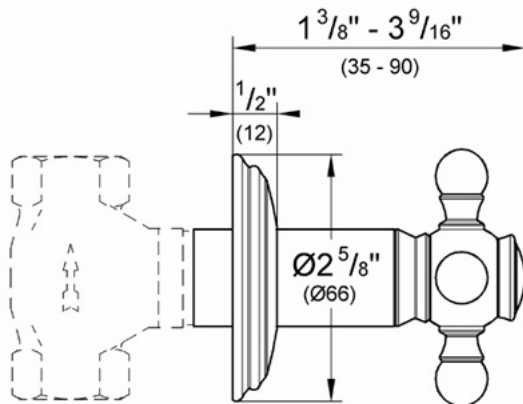

19 829 Trim, Volume control with cross handle

Description

Cross handle
For use with 29 273 (1/2")
or 29 274 (3/4") volume control rough-in valves

Flow Rate

N/A

Code Compliance

ASME/ANSI A112.18.1M

Finish Options

Geneva 27 012

Shower arm & flange

Description

Tubular brass
1/2" male threads

Flow Rate

N/A

Code Compliance

* ASME/ANSI A112.18.M

27 130 Shower Head

Description

6 1/4" face
4 spray patterns
1/2" NPT Female Threads
GROHE DreamSpray® Technology
SpeedClean® Anti-Lime System

Flow Rate

N/A

Code Compliance

ASME/ANSI A112.18.1M

Finish Options

28 417 Twist-Free Hoses

Description

59" metal hand shower hose
Rotating hand shower connector eliminates hose twisting
Connector with silicone strip to hold hand shower firmly in place on shower bar

Flow Rate